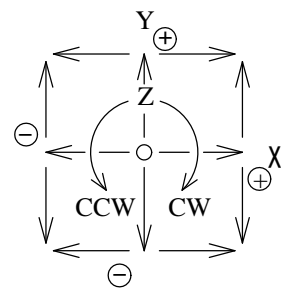

DIRECTION OF LEVER OPERATION

PANEL ARRANGEMENTS

TERMINAL CONNECTION DIAGRAM

Model : S50JAK-YQ-26R3G-10728