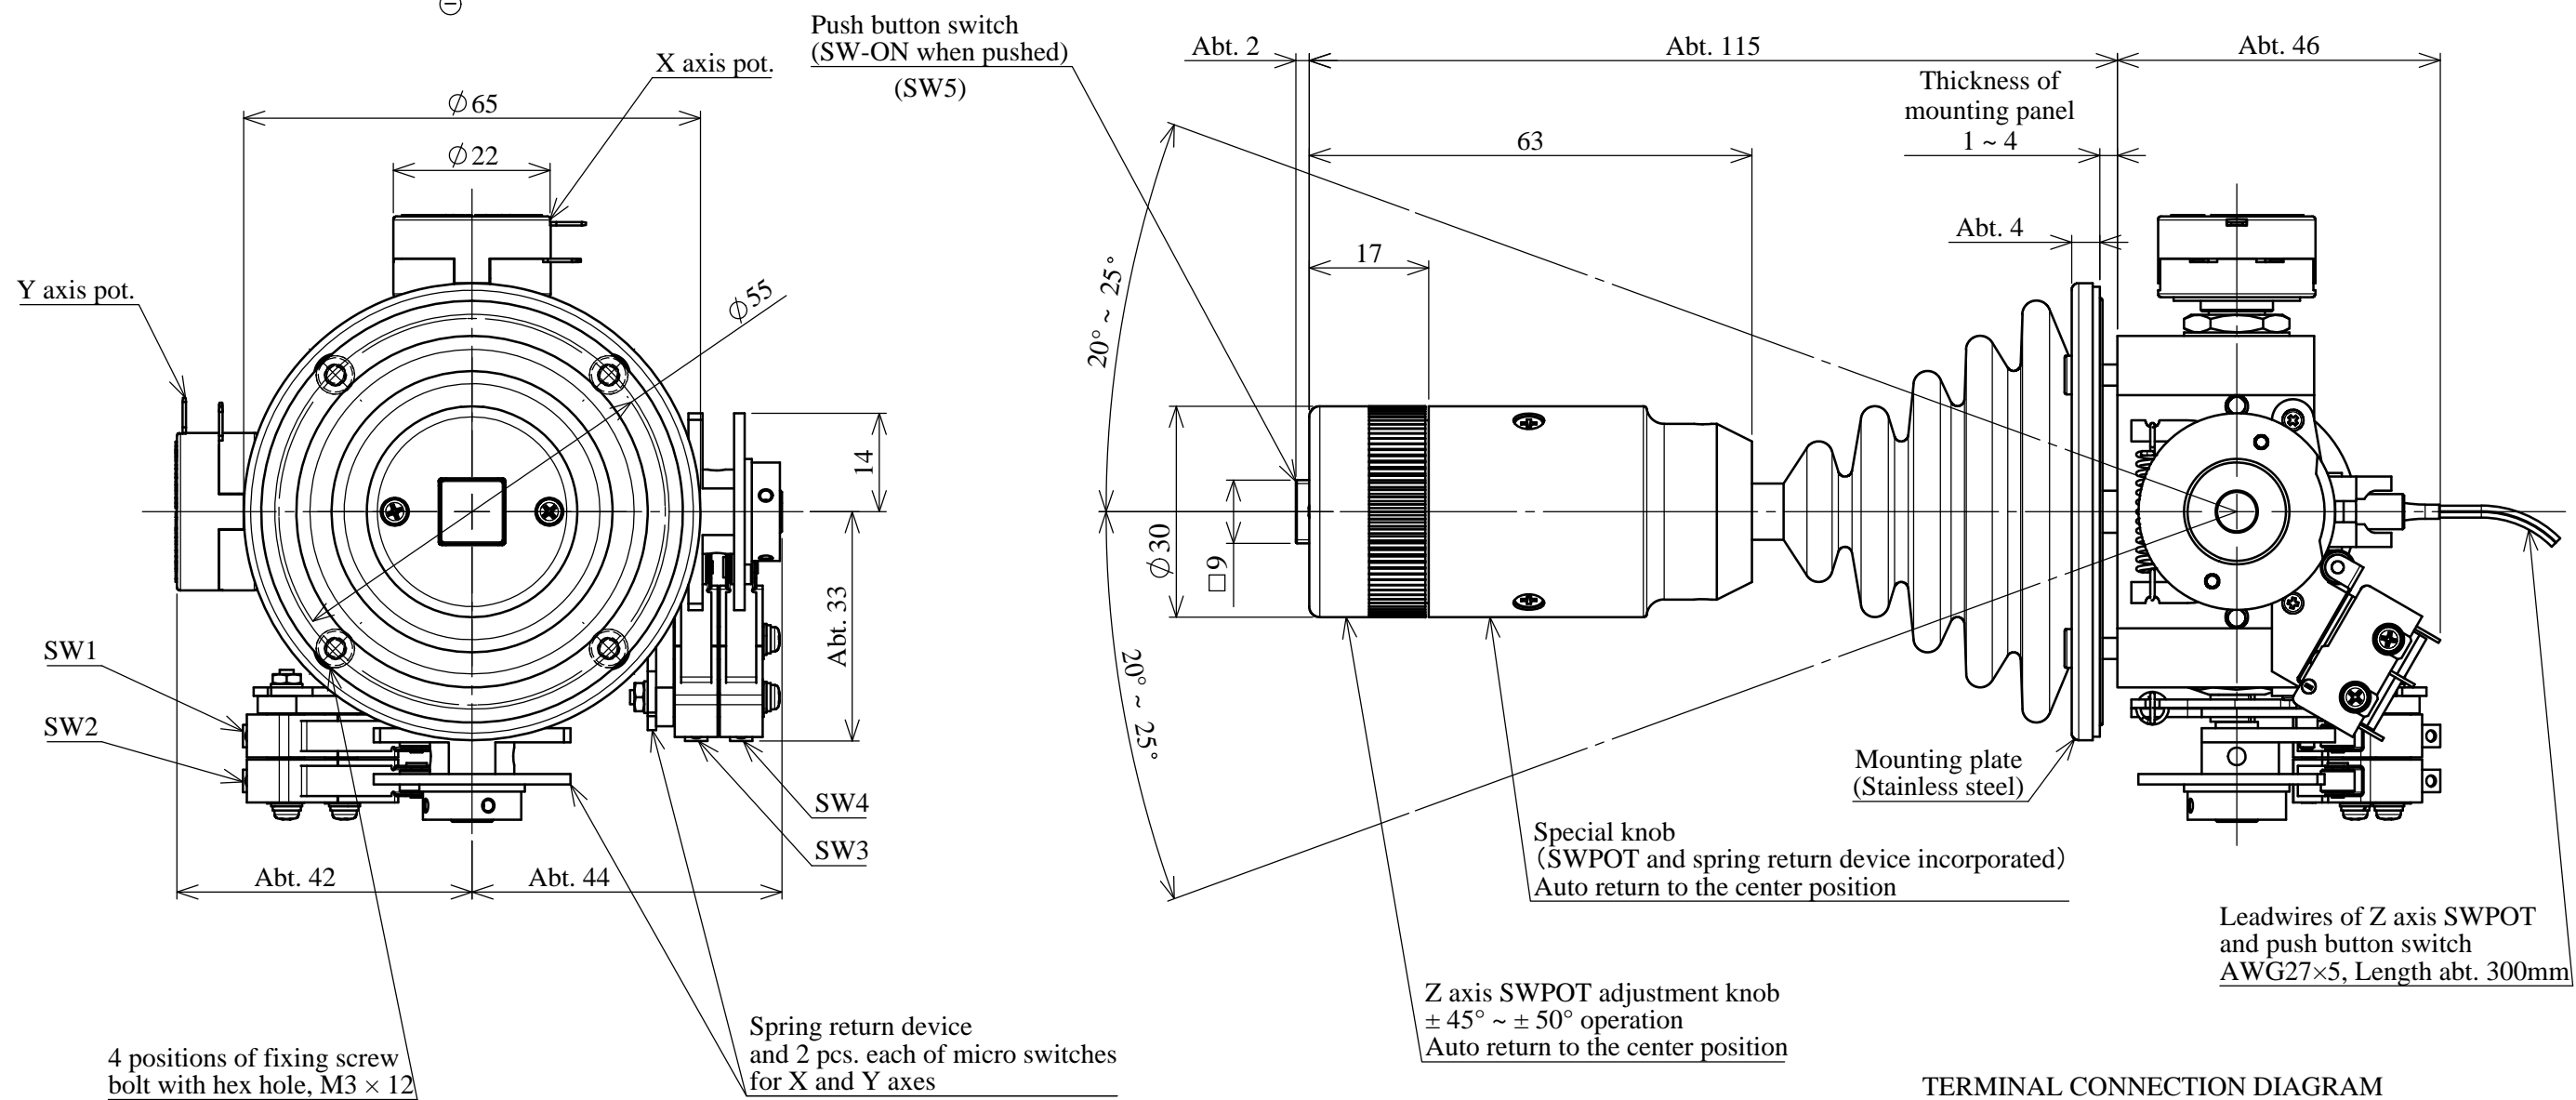

DIRECTION OF LEVER OPERATION

PANEL ARRANGEMENTS

TERMINAL CONNECTION DIAGRAM

Model : S50JAK-YQ-26R3G-10728