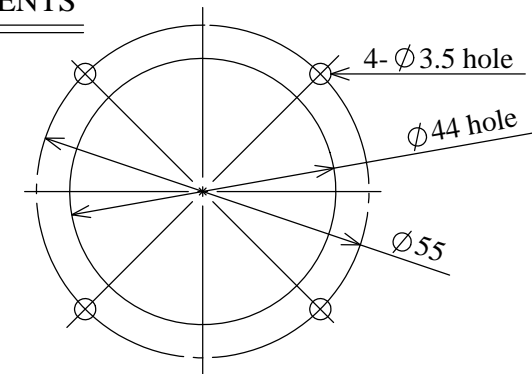

DIRECTION OF LEVER OPERATION

PANEL ARRANGEMENTS

TERMINAL CONNECTION DIAGRAM

Model : S50JAK-YQ-26R3G-10728