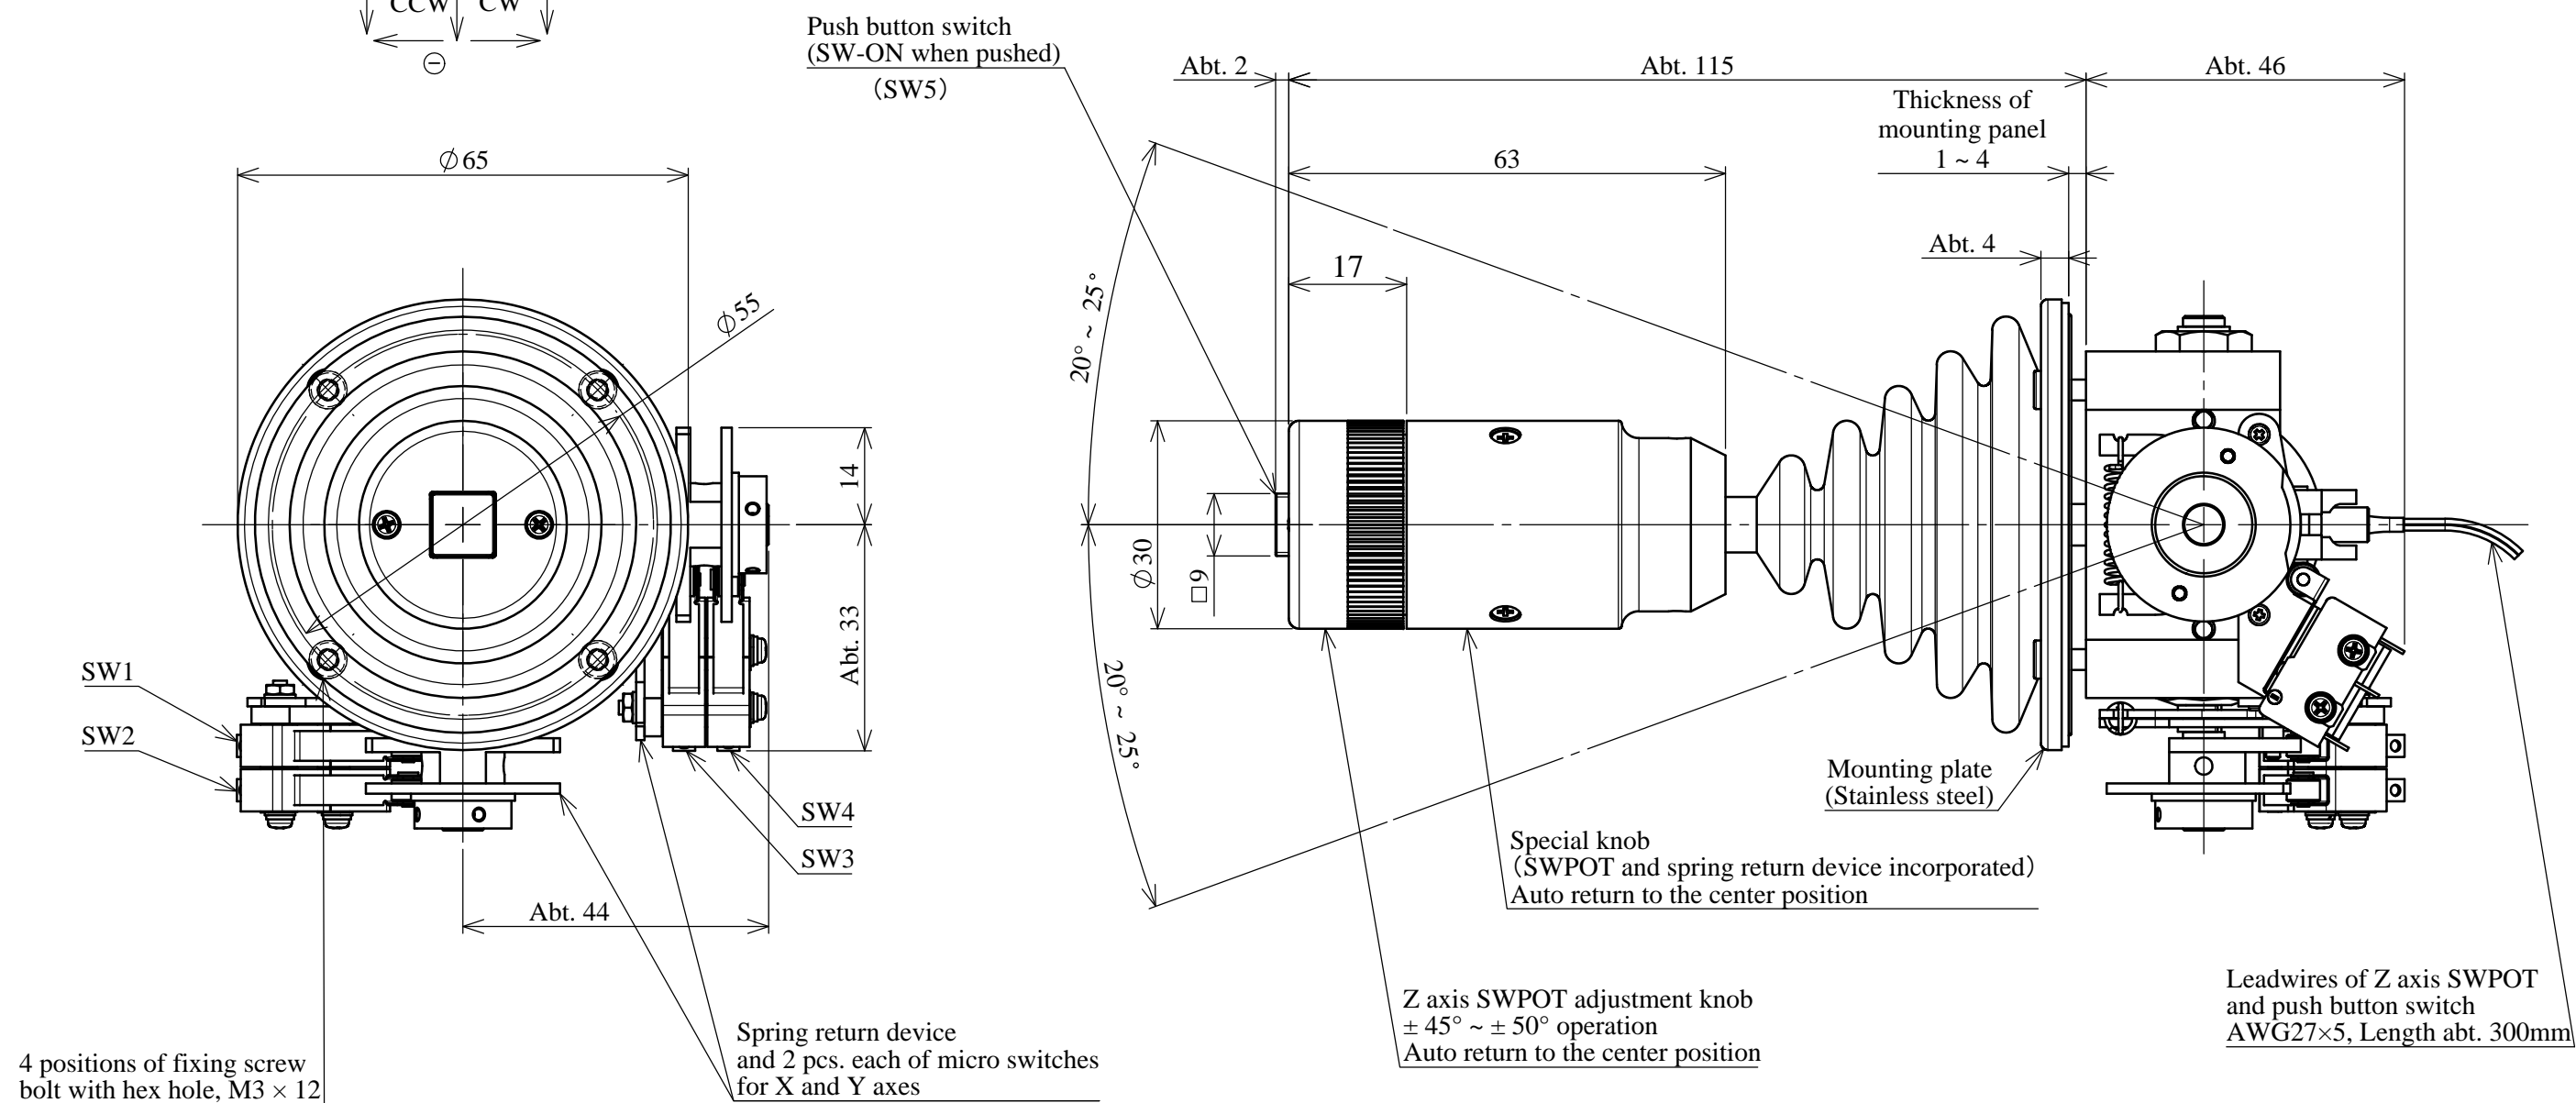

PANEL ARRANGEMENTS

DIRECTION OF LEVER OPERATION

Model : S50JAK-YQ-06R3G-10727