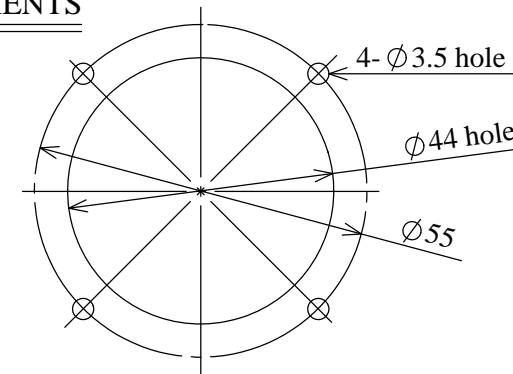

PANEL ARRANGEMENTS

DIRECTION OF LEVER OPERATION

Model : S50JAK-YQ-06R3G-10727