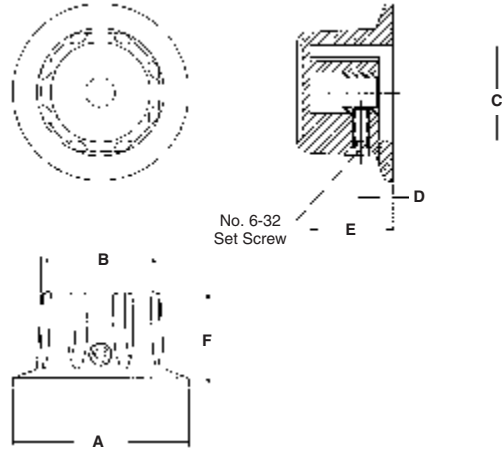

Knobs, Molded Phenolic

PKB SERIES

PKB90B1/4

		Fluted with Indicator Line On Skirt					
Tyco Electronics	Alcoswitch	A	B	C	D	E	F
2-1437624-3	PKB70B1/4	1.12(28.3)	.750(19.1)	.670(17.0)	.118(3.0)	.490(12.5)	.600(15.2)
2-1437624-4	PKB90B1/4	1.50(38.1)	1.02(25.8)	.800(20.3)	.118(3.0)	.705(17.9)	.820(20.8)

PKD SERIES

PKD60B1/4

PKD100B1/4

		Straight Knurl Aluminum Skirt w/Arrow Indicator					
Tyco Electronics	Alcoswitch	A	B	C	D	E	F
2-1437624-8	PKD60B1/8	.780(19.8)	.566(14.4)	.487(12.4)	.059(1.5)	.492(12.5)	.563(14.3)
2-1437624-7	PKD60B1/4	.780(19.8)	.566(14.4)	.487(12.4)	.059(1.5)	.492(12.5)	.563(14.3)
3-1437624-1	PKD70B1/4	1.02(25.9)	.750(19.1)	.700(17.8)	.080(2.0)	.490(12.5)	.610(15.5)
2-1437624-5	PKD100B1/4	1.29(32.8)	1.00(25.4)	.865(22.0)	.050(1.3)	.500(12.7)	.590(15.0)

PKD SERIES

PKD60B101/8

PKD100B101/4

		Straight Knurl Skirt w/0-10 Numerals					
Tyco Electronics	Alcoswitch	A	B	C	D	E	F
3-1437624-0	PKD60B101/8	.780(19.8)	.566(14.4)	.487(12.4)	.059(1.5)	.492(12.5)	.563(14.3)
2-1437624-9	PKD60B101/4	.780(19.8)	.566(14.4)	.487(12.4)	.059(1.5)	.492(12.5)	.563(14.3)
3-1437624-2	PKD70B101/4	1.02(25.9)	.750(19.1)	.700(17.8)	.080(2.0)	.490(12.5)	.610(15.5)
2-1437624-6	PKD100B101/4	1.29(32.8)	1.00(25.4)	.865(22.0)	.050(1.3)	.500(12.7)	.590(15.0)