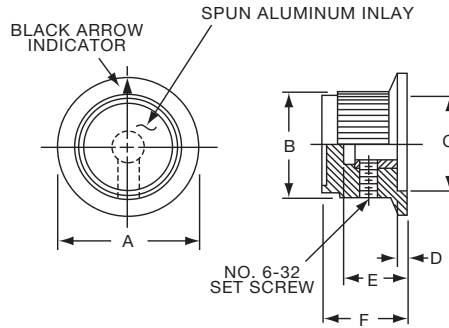

Knobs, Molded Phenolic

PKB SERIES

PKB90B1/4

		Fluted with Indicator Line On Skirt					
Tyco Electronics	Alcoswitch	A	B	C	D	E	F
2-1437624-3	PKB70B1/4	1.12(28.3)	.750(19.1)	.670(17.0)	.118(3.0)	.490(12.5)	.600(15.2)
2-1437624-4	PKB90B1/4	1.50(38.1)	1.02(25.8)	.800(20.3)	.118(3.0)	.705(17.9)	.820(20.8)

PKD SERIES

PKD60B1/4

PKD100B1/4

		Straight Knurl Aluminum Skirt w/Arrow Indicator					
Tyco Electronics	Alcoswitch	A	B	C	D	E	F
2-1437624-8	PKD60B1/8	.780(19.8)	.566(14.4)	.487(12.4)	.059(1.5)	.492(12.5)	.563(14.3)
2-1437624-7	PKD60B1/4	.780(19.8)	.566(14.4)	.487(12.4)	.059(1.5)	.492(12.5)	.563(14.3)
3-1437624-1	PKD70B1/4	1.02(25.9)	.750(19.1)	.700(17.8)	.080(2.0)	.490(12.5)	.610(15.5)
2-1437624-5	PKD100B1/4	1.29(32.8)	1.00(25.4)	.865(22.0)	.050(1.3)	.500(12.7)	.590(15.0)

PKD SERIES

PKD60B101/8

PKD100B101/4

		Straight Knurl Skirt w/0-10 Numerals					
Tyco Electronics	Alcoswitch	A	B	C	D	E	F
3-1437624-0	PKD60B101/8	.780(19.8)	.566(14.4)	.487(12.4)	.059(1.5)	.492(12.5)	.563(14.3)
2-1437624-9	PKD60B101/4	.780(19.8)	.566(14.4)	.487(12.4)	.059(1.5)	.492(12.5)	.563(14.3)
3-1437624-2	PKD70B101/4	1.02(25.9)	.750(19.1)	.700(17.8)	.080(2.0)	.490(12.5)	.610(15.5)
2-1437624-6	PKD100B101/4	1.29(32.8)	1.00(25.4)	.865(22.0)	.050(1.3)	.500(12.7)	.590(15.0)