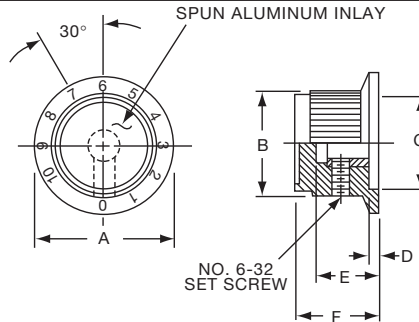

PKD SERIES

PKD60B1/4

PKD100B1/4

		Straight Knurl Aluminum Skirt w/Arrow Indicator					
Tyco Electronics	Alcoswitch	A	B	C	D	E	F
2-1437624-8	PKD60B1/8	.780(19.8)	.566(14.4)	.487(12.4)	.059(1.5)	.492(12.5)	.563(14.3)
2-1437624-7	PKD60B1/4	.780(19.8)	.566(14.4)	.487(12.4)	.059(1.5)	.492(12.5)	.563(14.3)
3-1437624-1	PKD70B1/4	1.02(25.9)	.750(19.1)	.700(17.8)	.080(2.0)	.490(12.5)	.610(15.5)
2-1437624-5	PKD100B1/4	1.29(32.8)	1.00(25.4)	.865(22.0)	.050(1.3)	.500(12.7)	.590(15.0)

PKD SERIES

PKD60B101/8

PKD100B101/4

		Straight Knurl Skirt w/0-10 Numerals					
Tyco Electronics	Alcoswitch	A	B	C	D	E	F
3-1437624-0	PKD60B101/8	.780(19.8)	.566(14.4)	.487(12.4)	.059(1.5)	.492(12.5)	.563(14.3)
2-1437624-9	PKD60B101/4	.780(19.8)	.566(14.4)	.487(12.4)	.059(1.5)	.492(12.5)	.563(14.3)
3-1437624-2	PKD70B101/4	1.02(25.9)	.750(19.1)	.700(17.8)	.080(2.0)	.490(12.5)	.610(15.5)
2-1437624-6	PKD100B101/4	1.29(32.8)	1.00(25.4)	.865(22.0)	.050(1.3)	.500(12.7)	.590(15.0)