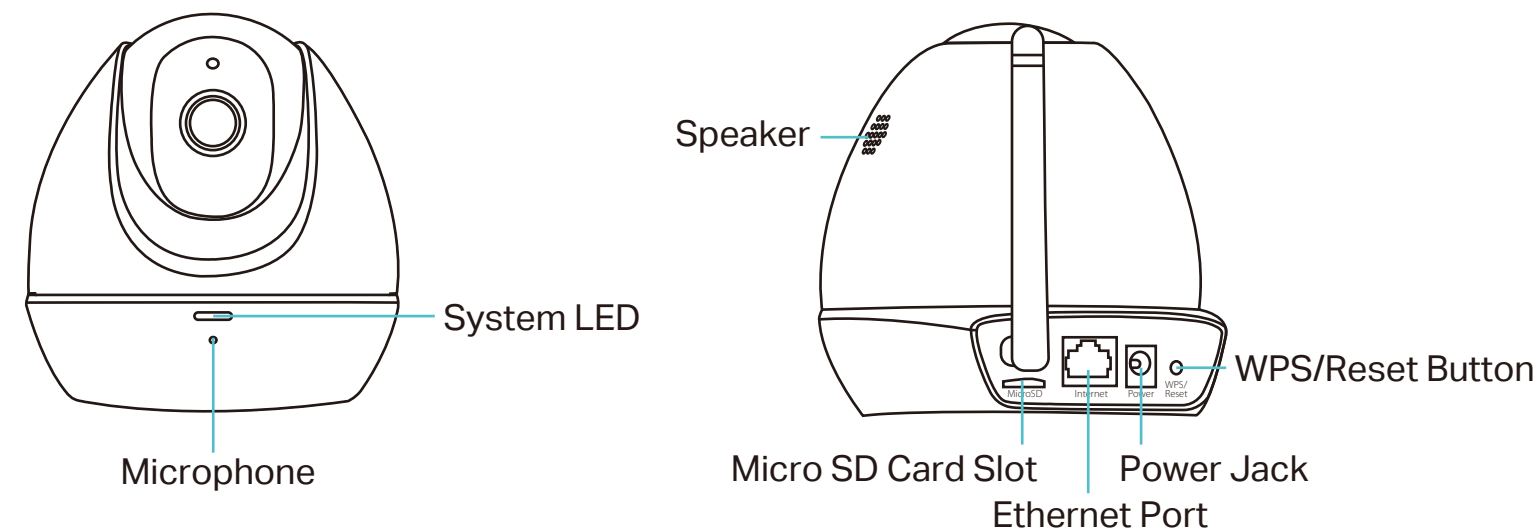

Specifications

Hardware

- Power Connector: DC power jack
- Ethernet: RJ-45 for Ethernet 10/100 Base-T
- Button: WPS/Reset button
- LED: System LED, WPS LED
- External Storage: Micro SD card slot
- External Power Supply: 12V/1A, Max 12W
- Dimensions (W x D x H): 5.7 x 4.3 x 4.2 in. (144 x 109 x 106 mm)

Others

- Certifications: CE, FCC, RoHS
- Package Contents
  - HD Pan&Tilt Day/Night Cloud Camera
  - Passive PoE Injector
  - Detachable Antenna
  - Power Adapter
  - Extension Cable
  - RJ-45 Ethernet Cable
  - Quick Installation Guide
  - Ceiling/Wall Mount
- System Requirements
  - Windows XP or higher, Mac OS X 10.7 or higher
  - Android 4.1 or higher, iOS 7.0 or higher
- Supported Browser
  - Microsoft Internet Explorer 8.0 or higher
  - Firefox 4.0 or higher, Safari 5.0 or higher
  - Chrome 5.0 or higher, Opera 12.0 or higher
- Environment
  - Operating Temperature: 0°C~40°C (32°F ~104°F)
  - Operating Humidity: 10%~90%RH, non-condensing

For more information, please visit

<http://www.tp-link.com/en/products/details/?model=NC450>

or scan the QR code left

Specifications are subject to change without notice. TP-Link is a registered trademark of TP-Link Technologies Co., Ltd. Other brands and product names are trademarks or registered trademarks of their respective holders. Copyright © 2017 TP-Link Technologies Co., Ltd. All rights reserved.

www.tp-link.com

TP-Link HD Pan/Tilt Wi-Fi Camera NC450