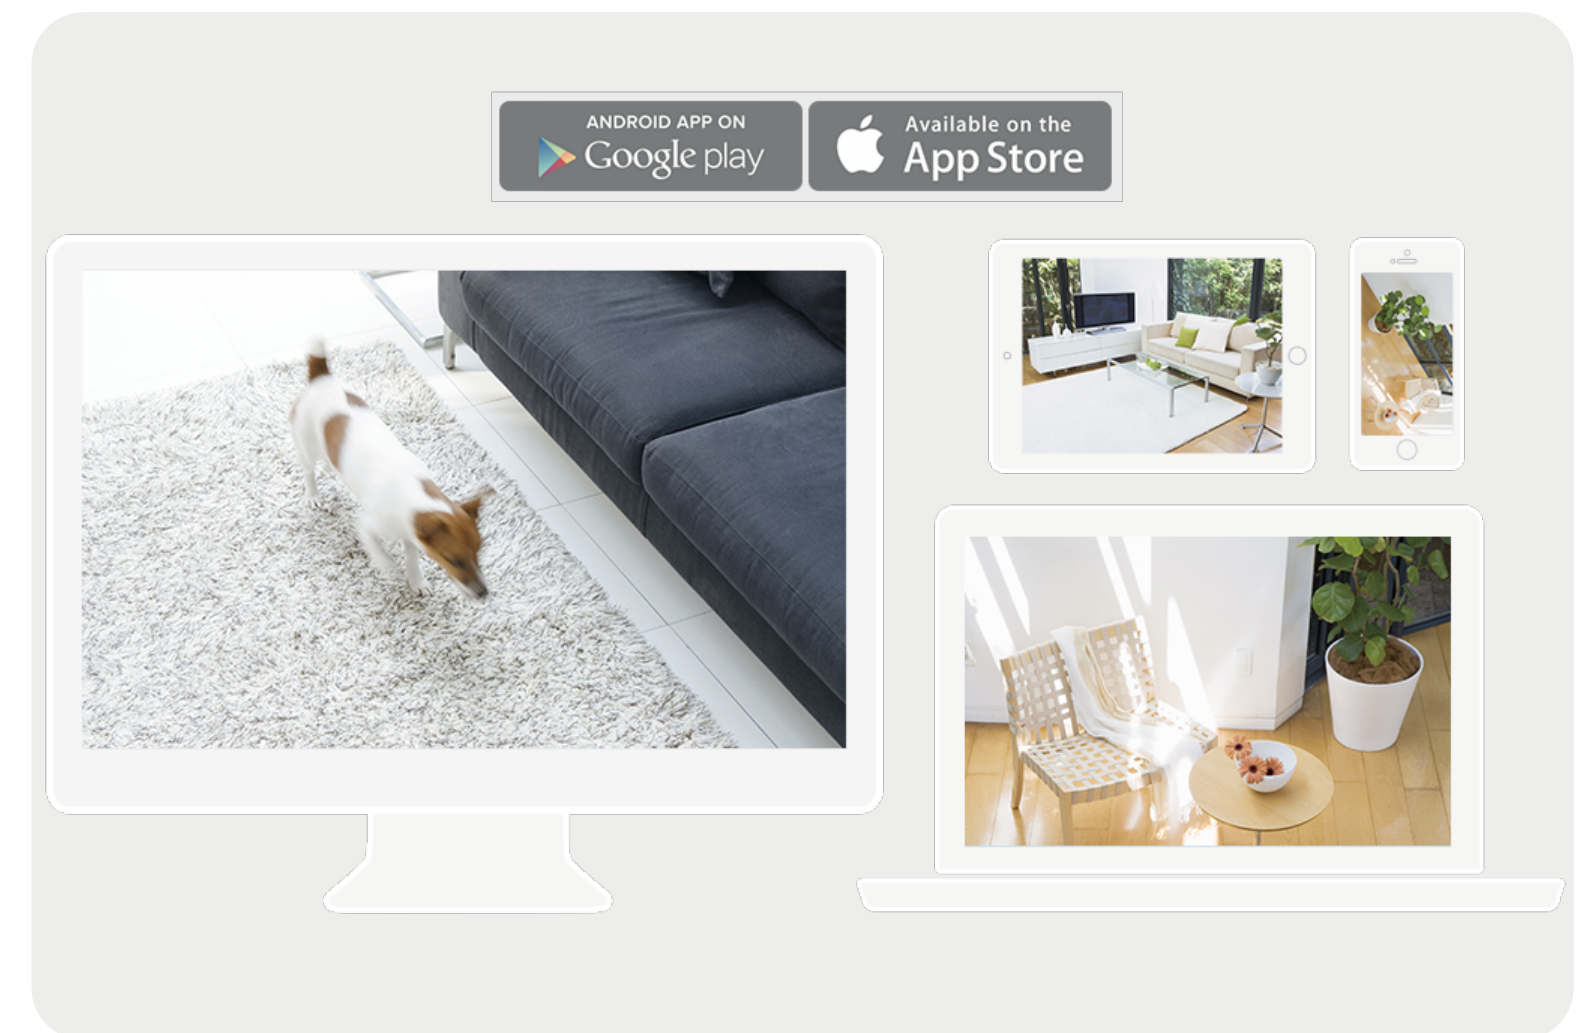

# HD Pan/Tilt Wi-Fi Camera

See up to 360 degrees horizontally  
and 150 degrees vertically

NC450

Night  
Vision

Motion  
Detection

Micro SD  
Card Slot

## Stay Connected and Secure

The NC450 helps you look after what matters most. With its smooth and durable Pan/Tilt, you can turn the camera to almost any position you want to view HD video from your smartphone, tablet or laptop, and its Night Vision mode helps you keep track of things in the dark. For peace of mind, the camera can send you email and smartphone alerts when it detects motion or sound.

## Anywhere. Anytime Access.

The tpCamera app and tplinkcloud.com web portal allows you to take control of your Wi-Fi camera anywhere, anytime over the internet. View live feed, record videos, and snap pictures to your heart's desire. You can also use the tpCamera app to view pictures and videos you've saved or check those that have been recorded. Check what's happening and never miss a special moment, even when you're not on the scene.

## Multiple Applications

- Live Video – Check up on what's happening with high-quality HD live videos on your smartphone, tablet or computer from anywhere
- 24-hour Recording – Helps you to keep in touch with what matters most, giving you a peace of mind, both at home and in the office
- Communicate with Ease – Connect with your family instantly with 2-way communication
- Multi-user Access – Invite and share your camera access with family and friends
- Micro SD Card Storage – Save your videos and pictures thanks to an integrated Micro SD slot