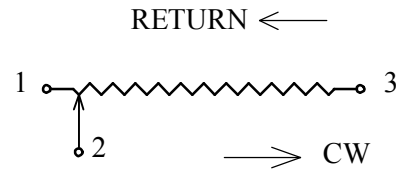

TERMINAL CONECTION DIAGRAM

Note: 1 pc. inner teeth washer and 2 pcs. hex nuts are attached.

Model : SCPB50