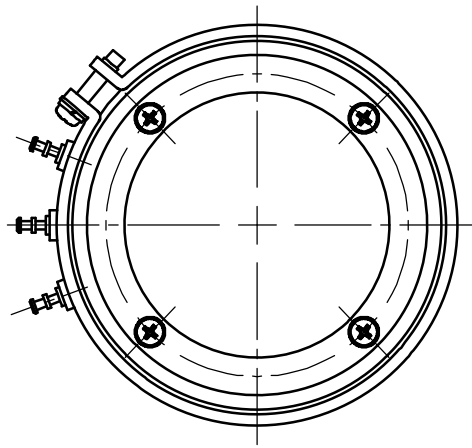

TERMINAL CONECTION DIAGRAM

Note: 1 pc. inner teeth washer and 2 pcs. hex nuts are attached.

Model : SCPB50