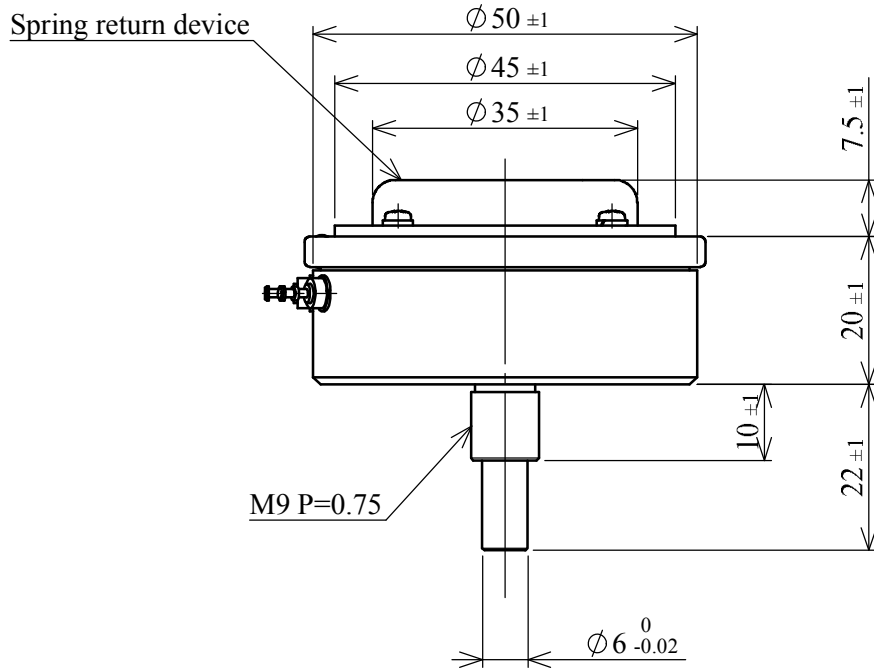

TERMINAL CONECTION DIAGRAM

Note: 1 pc. inner teeth washer and 2 pcs. hex nuts are attached.

Model : SCPB50