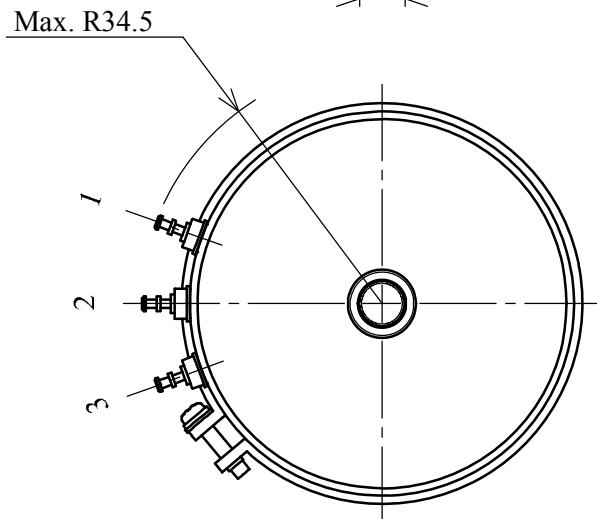

TERMINAL CONECTION DIAGRAM

Note: 1 pc. inner teeth washer and 2 pcs. hex nuts are attached.

Model : SCPB50