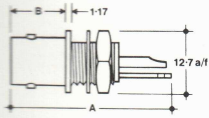

BNC-COAXIAL CONNECTORS ADAPTERS TERMINATION PLUG

SOLDER FEMALE BULKHEAD RECEPTACLE GEHÄUSEBUCHSE

Insulated

Dimensions
A B

33.0 10.83

Ohm

50

UG No.

UG574/U

Part No.

IBNC 3010

Bayonet or threaded

27.0 10.9

50

UG 1094/U

IBNC 3011