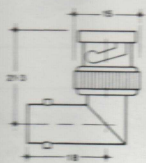

male - female

50

UG306/U

IBNC 4012