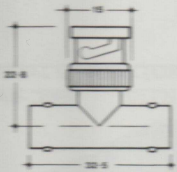

BNC-COAXIAL CONNECTORS ADAPTERS TERMINATION PLUG

SOLDER FEMALE BULKHEAD RECEPTACLE GEHÄUSEBUCHSE

Insulated

Dimensions
A B

33.0 10.83

Ohm

50

UG No.

ADAPTERS ADAPTER

Bayonet or threaded

female - female

50

UG914/U

IBNC 4010

male - 2 x female

50