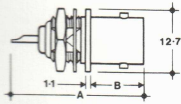

Dimensions
A B

33.0 10.83

Ohm

50

UG No.

UG574/U

Part No.

IBNC 3010

Bayonet or threaded

27.0 10.9

50

UG 1094/U

IBNC 3011