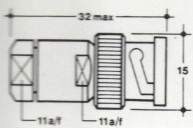

BNC-COAXIAL CONNECTORS ADAPTERS TERMINATION PLUG

SOLDER FEMALE BULKHEAD RECEPTACLE GEHÄUSEBUCHSE

Insulated

Dimensions
A B

33.0 10.83

Ohm

50

UG No.

UG274A/U

IBNC 4011

male - female

50

UG306/U

IBNC 4012

TERMINATION PLUG ABSCHLUSS WIDERSTANDS-STECKER

Watt

1
0.5
0.5

Ohm

50
75
93

Part No.

IBNC-TP 1
IBNC-TP 2
IBNC-TP 3

Additional technical specifications are available on request. Technical alterations are subject to change without notice.