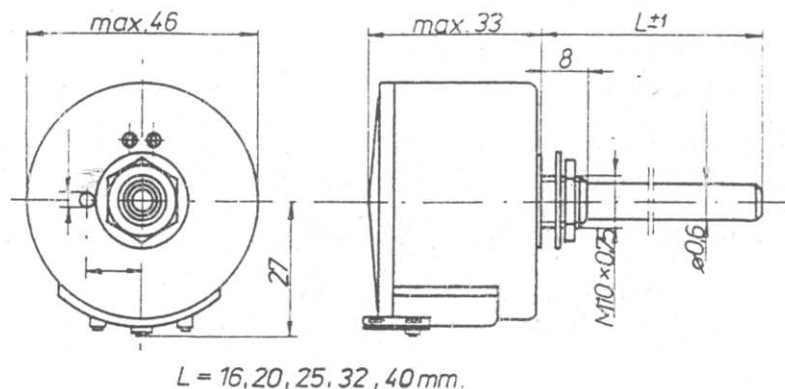

# SINGLE TURN WIRE-WOUND PRECISION POTENTIOMETERS DOW 101

DOW 101

Climatic category	25/085/04 or 55/085/21
Rated power $P_n$	4 W
Rated resistance $R_n$	22 - 47 - 100 - 470 $\Omega$
	1-2.2-4.7-10-22 k $\Omega$
Resistance tolerance	$\pm 2$ or $\pm 5$ %
Tolerance of characteristic linearity	$\pm 0.5$ or $\pm 1$ % $R_n$
Limiting voltage	100 V A.C.
Insulation electric strength	500 V A.C.
Full angle of rotation	315 $^\circ$
Spindle length	16, 20, 25, 32, 40 mm