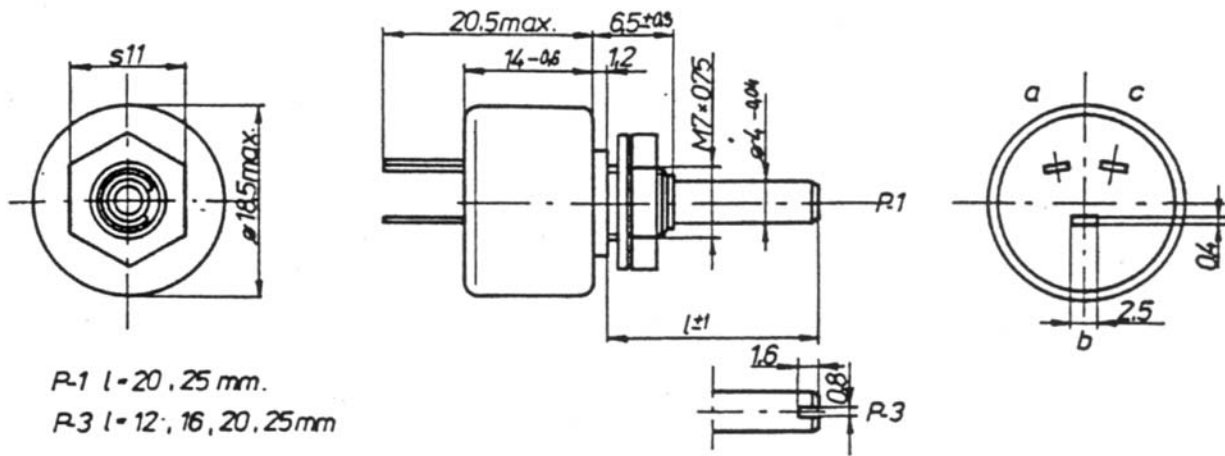

SPINDLE OPERATED CERMET POTENTIOMETER CW 18

CW18

Climatic category	55/100/56
Rated power P_n	- 1 W
Limiting voltage	- 350 V
Resistance law	- A
Category power (85° C)	- 50 % P_n
Resistance temperature coefficient	- 300 ppm
Rated resistance : acc.to the series	1-1.5-2.2-3.3-4.7-6.8-10 etc.
Resistance range	- 100 om - 2.2 Mom
Resistance tolerance	- $\pm 20 \%$