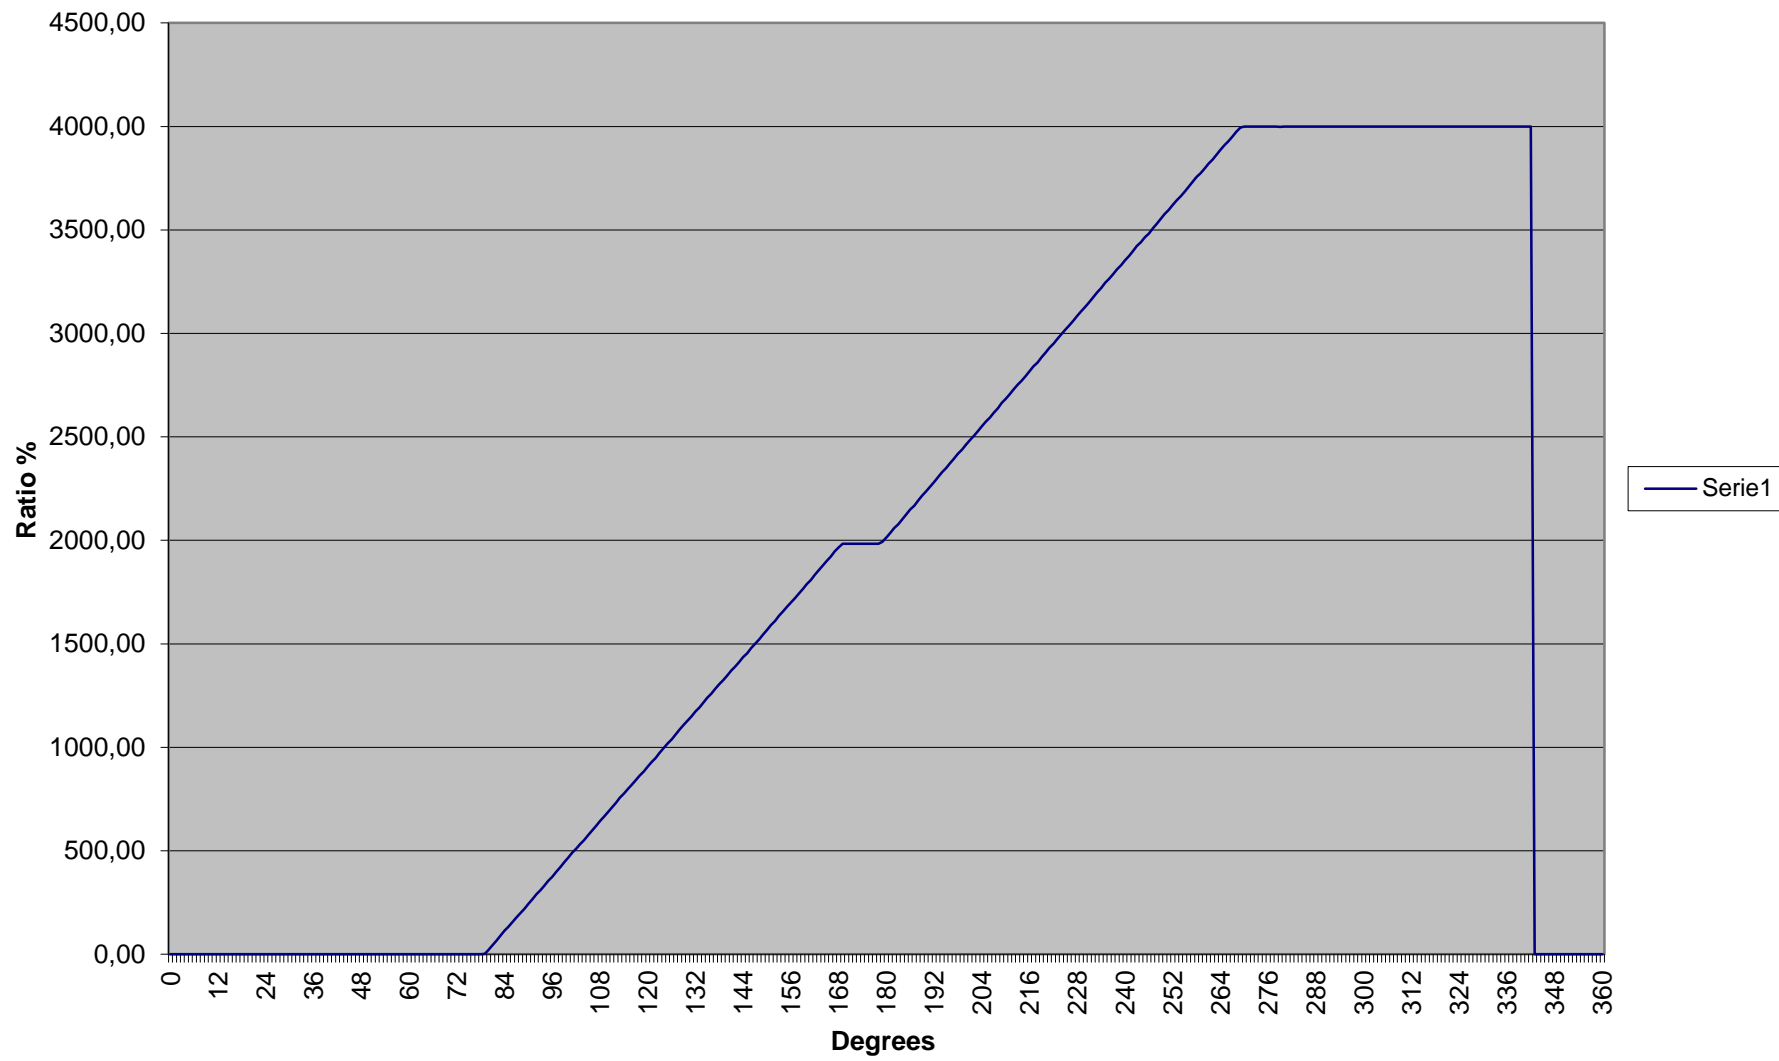

PW0045-CT-20k 1511Z07-036.015
kat280 st = 45-10k/90-10-10k/90-45

PW0045-2x9058-T130G-N

PW0045-2x9058-T130G-N

PW0045-CT-10k-T130G-N 1511Z07-054.104/00
kat345 st = 30-4529/125-35-4529/123-30

PW0045-CT-10k 1511Z07-054.014/00
kat345 st = 77,5-5k/90-10-5k/90-77 ,5

PW0045-ct-4k-1511z07-054.025/00

PW0045-CT-10k 1511Z07-054.014/00
kat345 st = 77,5-5k/90-10-5k/90-77,5

PW0045-10k 1511Z07-038.016/00
kat345 st = 10k