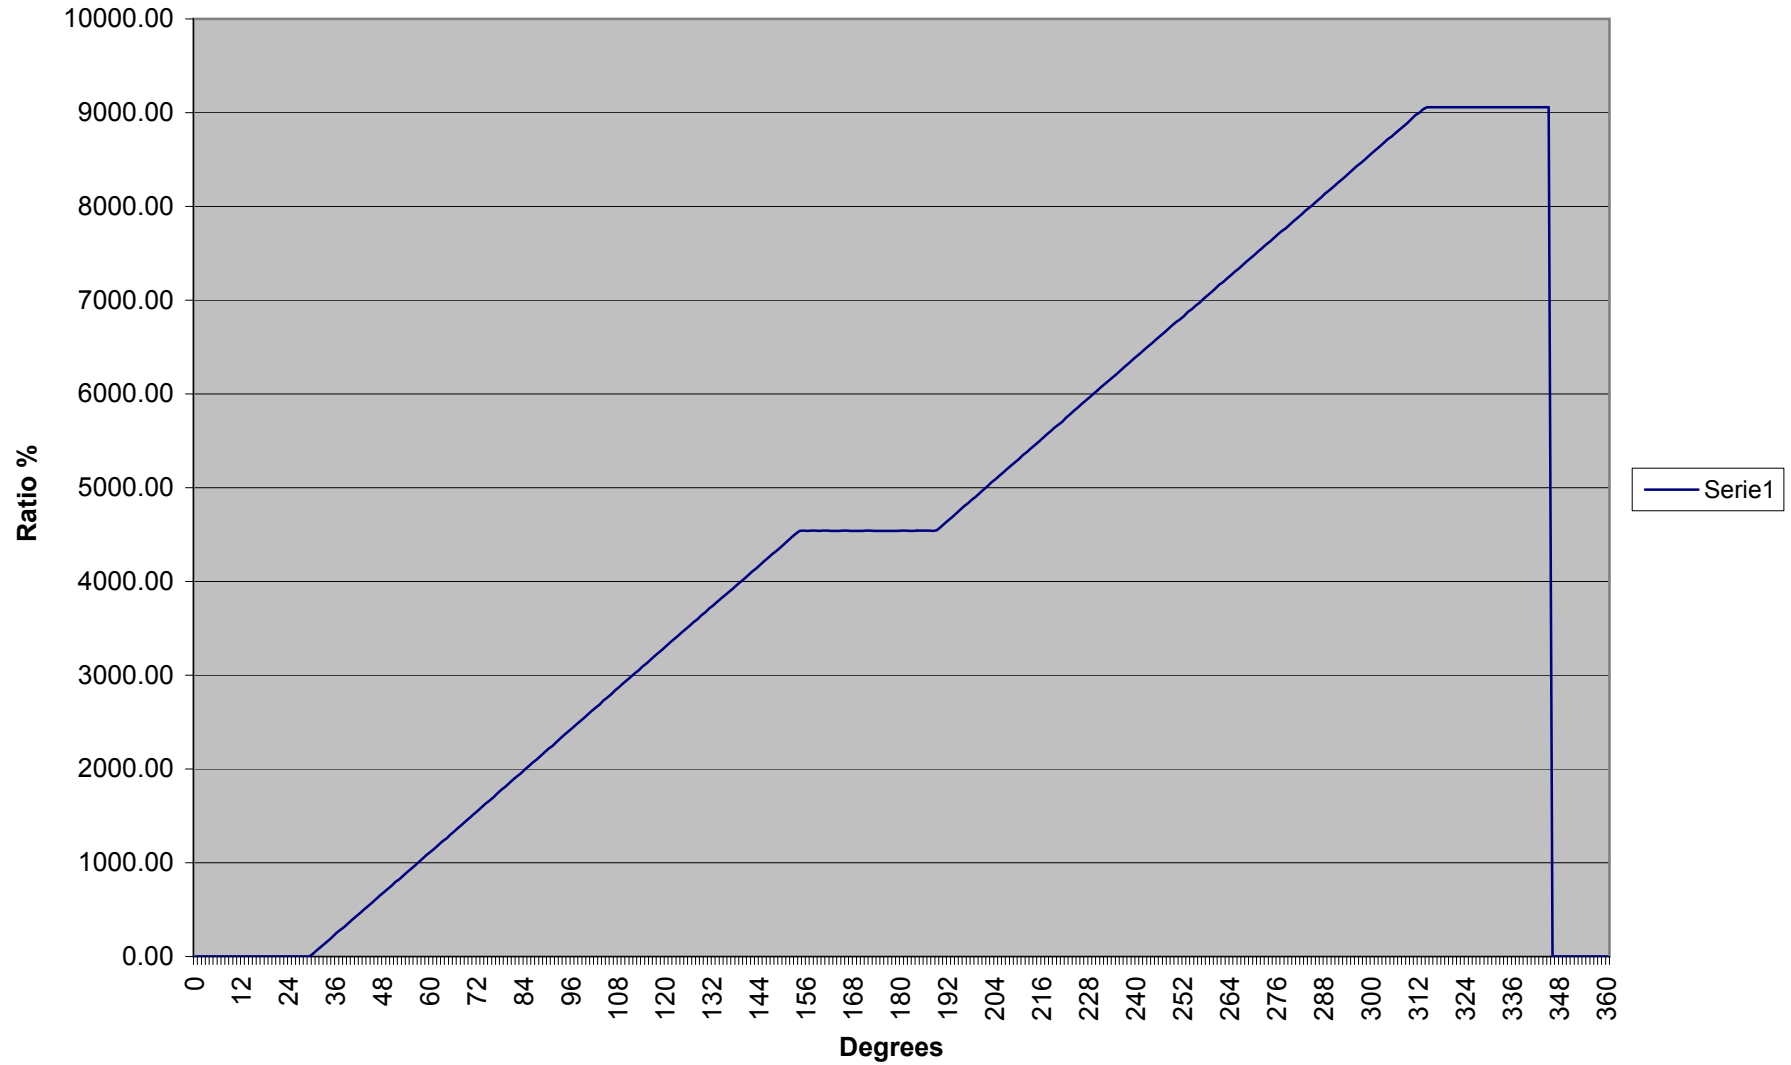

PW0045-CT-20k 1511Z07-036.015
kat280 st = 45-10k/90-10-10k/90-45

PW0045-2x9058-T130G-N

PW0045-2x9058-T130G-N

PW0045-CT-10k-T130G-N 1511Z07-054.104/00
kat345 st = 30-4529/125-35-4529/123-30

PW0045-CT-10k 1511Z07-054.014/00
kat345 st = 77,5-5k/90-10-5k/90-77 ,5

PW0045-ct-4k-1511z07-054.025/00

PW0045-CT-10k 1511Z07-054.014/00
kat345 st = 77,5-5k/90-10-5k/90-77,5

PW0045-10k 1511Z07-038.016/00
kat345 st = 10k