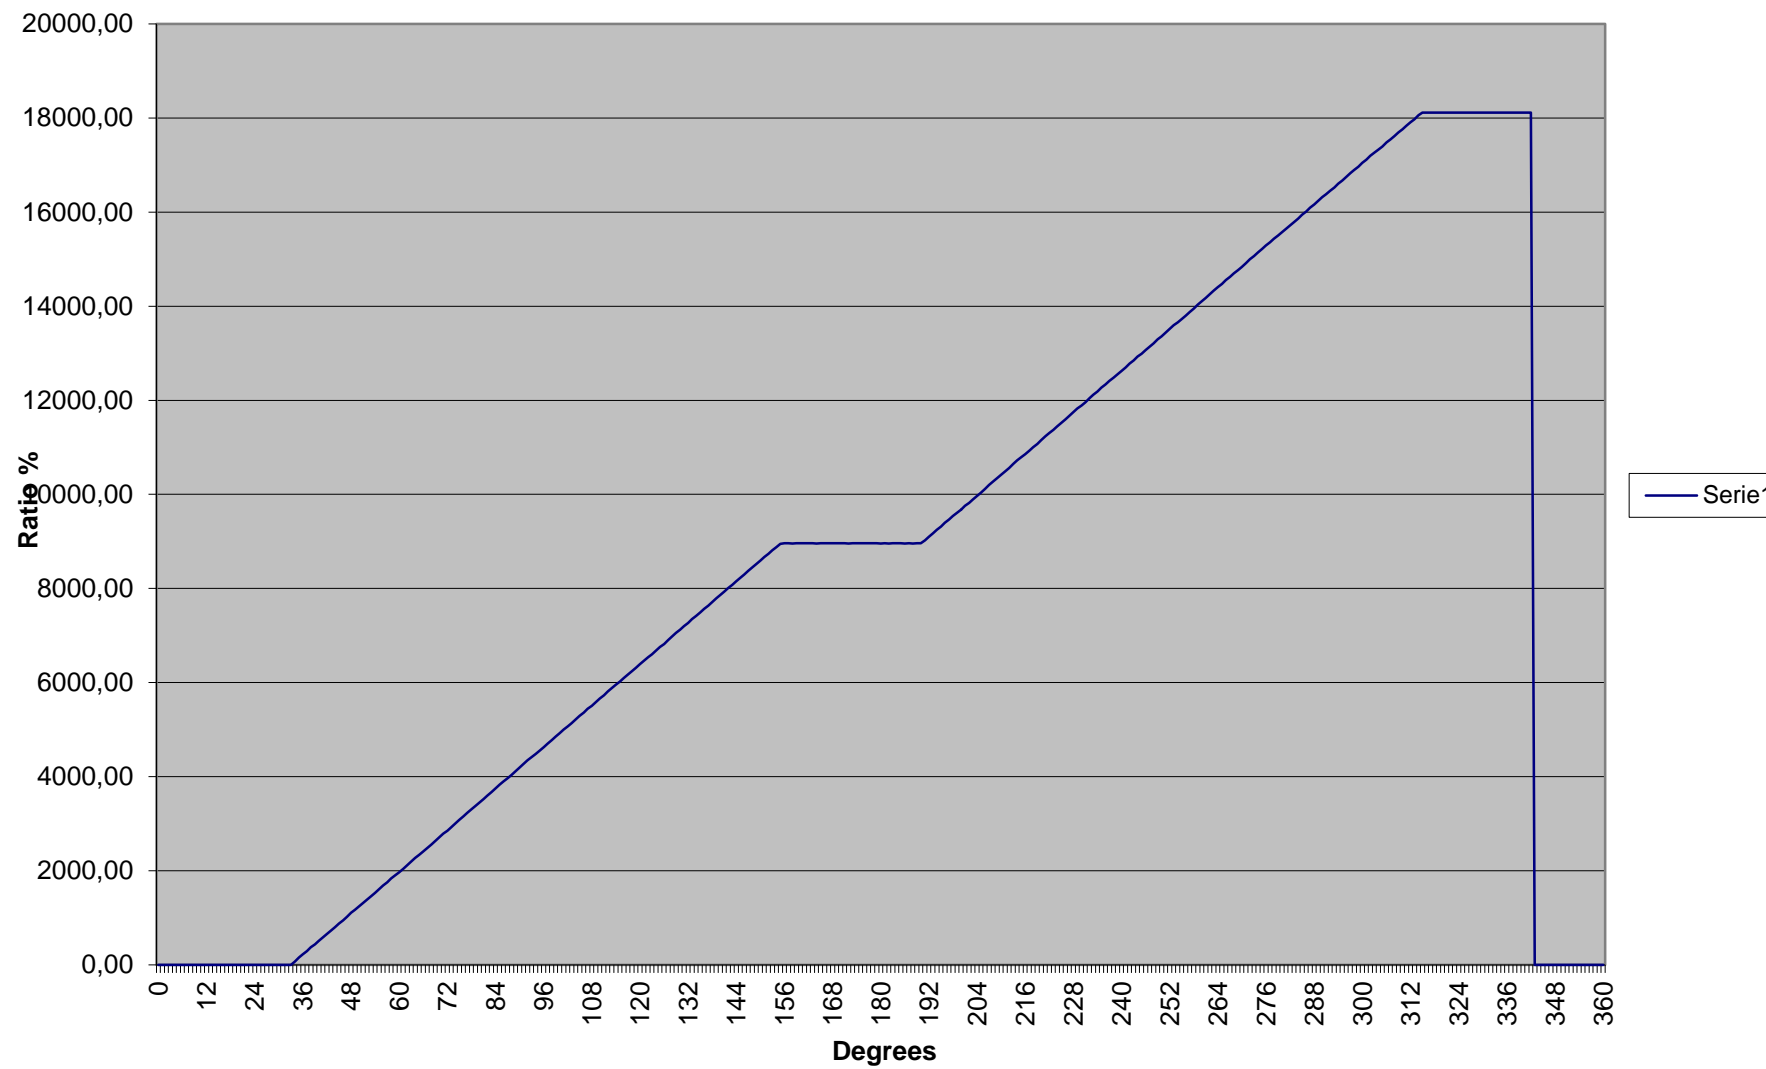

PW0045-CT-20k 1511Z07-036.015
kat280 st = 45-10k/90-10-10k/90-45

PW0045-2x9058-T130G-N

PW0045-2x9058-T130G-N

PW0045-CT-10k-T130G-N 1511Z07-054.104/00
kat345 st = 30-4529/125-35-4529/123-30

PW0045-CT-10k 1511Z07-054.014/00
kat345 st = 77,5-5k/90-10-5k/90-77 ,5

PW0045-ct-4k-1511z07-054.025/00

PW0045-CT-10k 1511Z07-054.014/00
kat345 st = 77,5-5k/90-10-5k/90-77,5

PW0045-10k 1511Z07-038.016/00
kat345 st = 10k