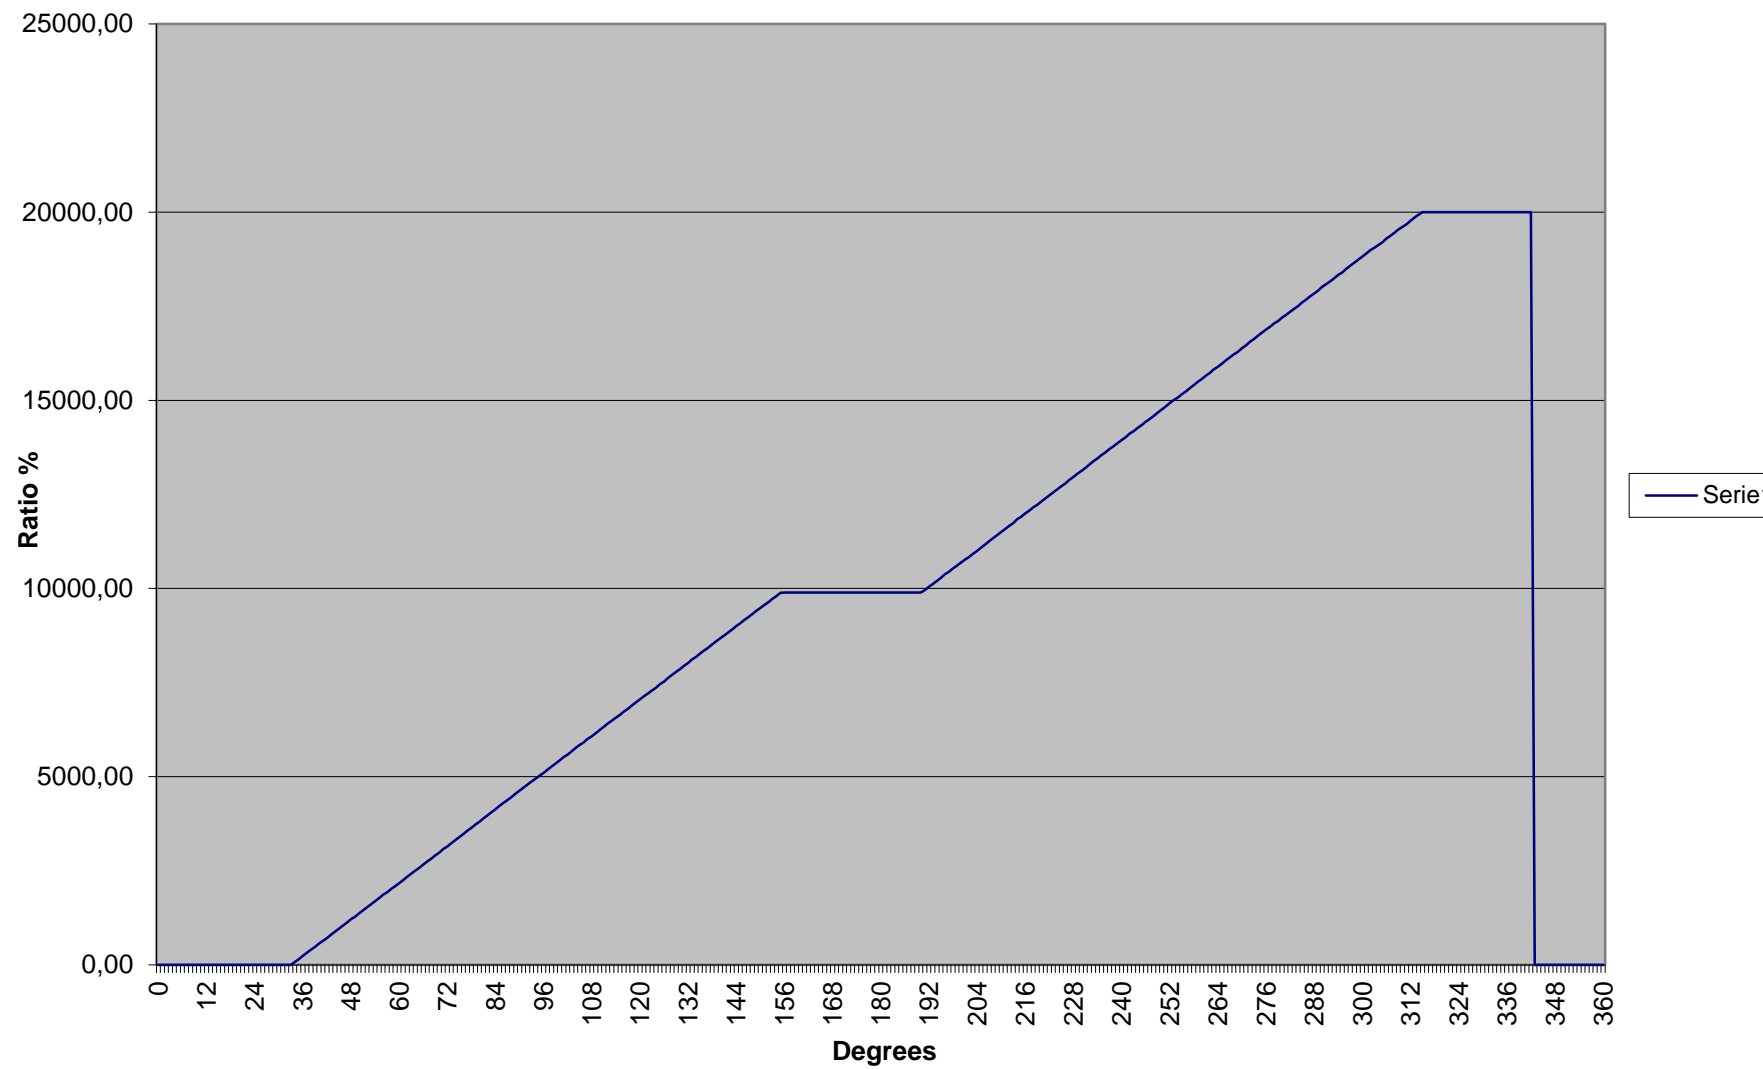

PW0045-CT-20k 1511Z07-036.015
kat280 st = 45-10k/90-10-10k/90-45

PW0045-2x9058-T130G-N

PW0045-2x9058-T130G-N

PW0045-CT-10k-T130G-N 1511Z07-054.104/00
kat345 st = 30-4529/125-35-4529/123-30

PW0045-CT-10k 1511Z07-054.014/00
kat345 st = 77,5-5k/90-10-5k/90-77 ,5

PW0045-ct-4k-1511z07-054.025/00

PW0045-CT-10k 1511Z07-054.014/00
kat345 st = 77,5-5k/90-10-5k/90-77,5

PW0045-10k 1511Z07-038.016/00
kat345 st = 10k