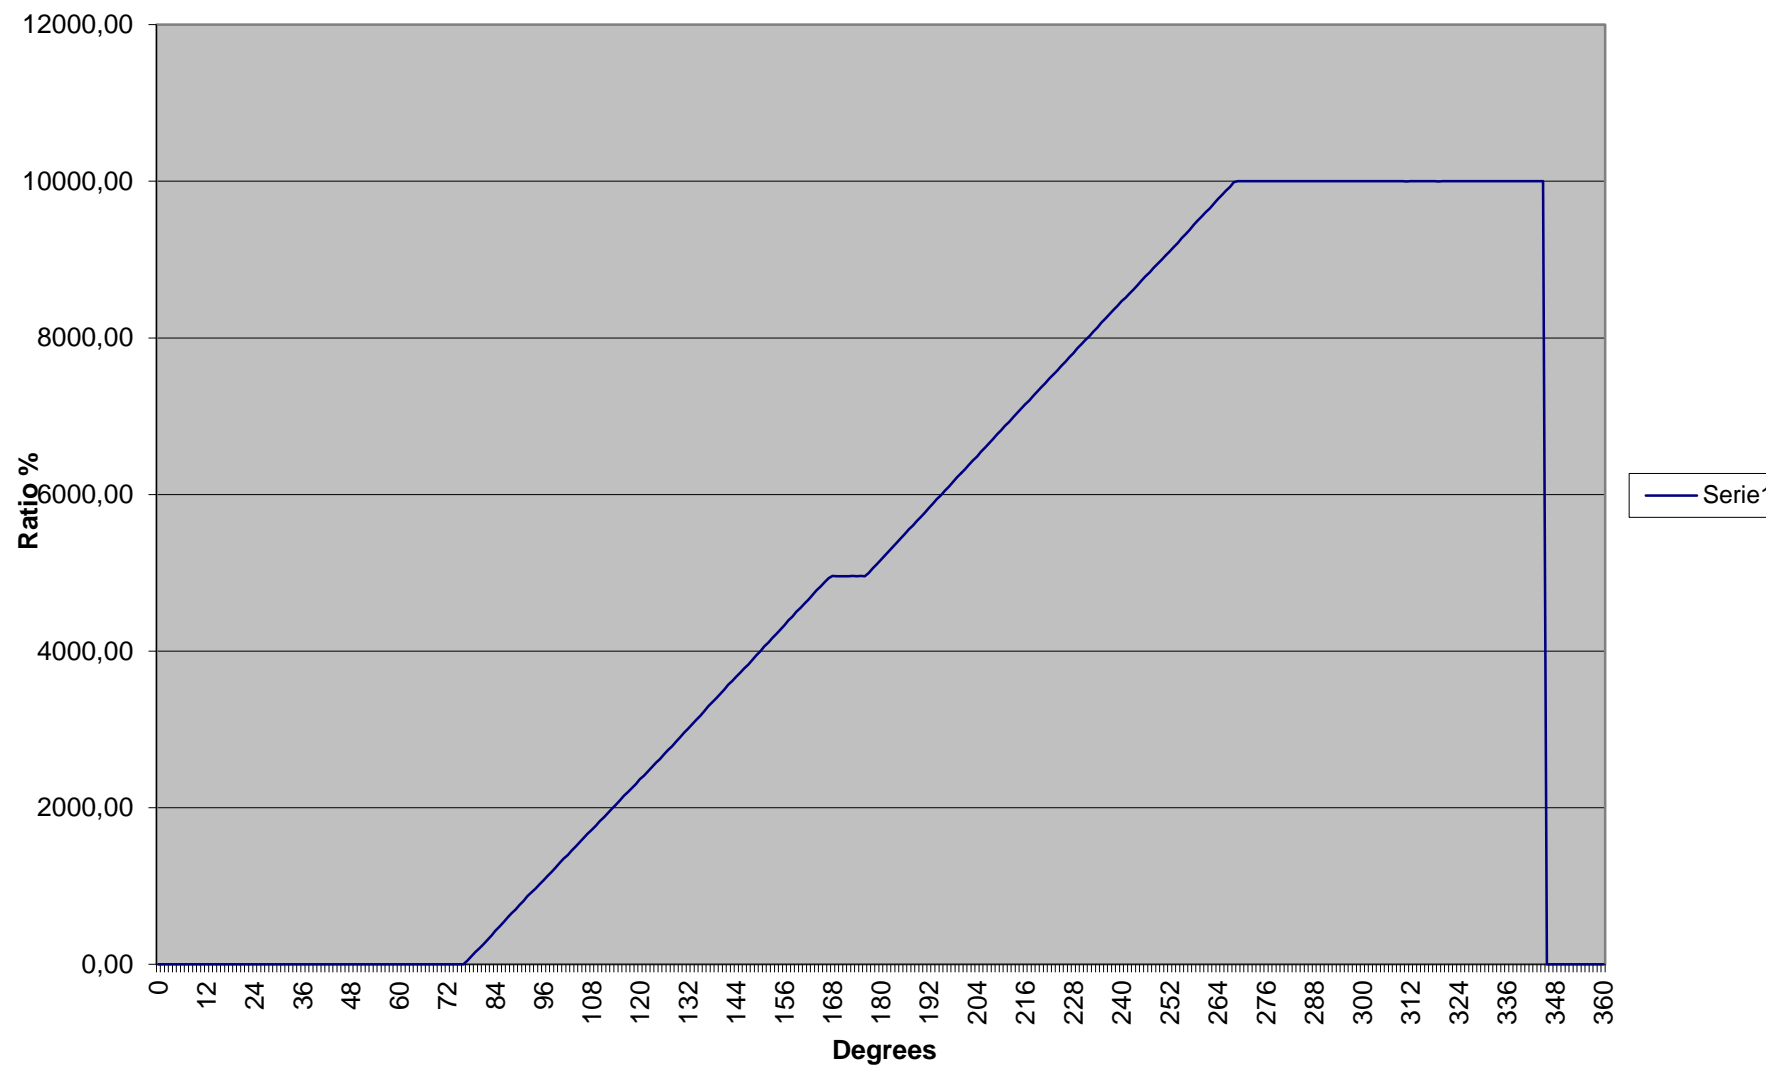

PW0045-CT-20k 1511Z07-036.015
kat280 st = 45-10k/90-10-10k/90-45

PW0045-2x9058-T130G-N

PW0045-2x9058-T130G-N

PW0045-CT-10k-T130G-N 1511Z07-054.104/00
kat345 st = 30-4529/125-35-4529/123-30

PW0045-CT-10k 1511Z07-054.014/00
kat345 st = 77,5-5k/90-10-5k/90-77 ,5

PW0045-ct-4k-1511z07-054.025/00

PW0045-CT-10k 1511Z07-054.014/00
kat345 st = 77,5-5k/90-10-5k/90-77,5

PW0045-10k 1511Z07-038.016/00
kat345 st = 10k