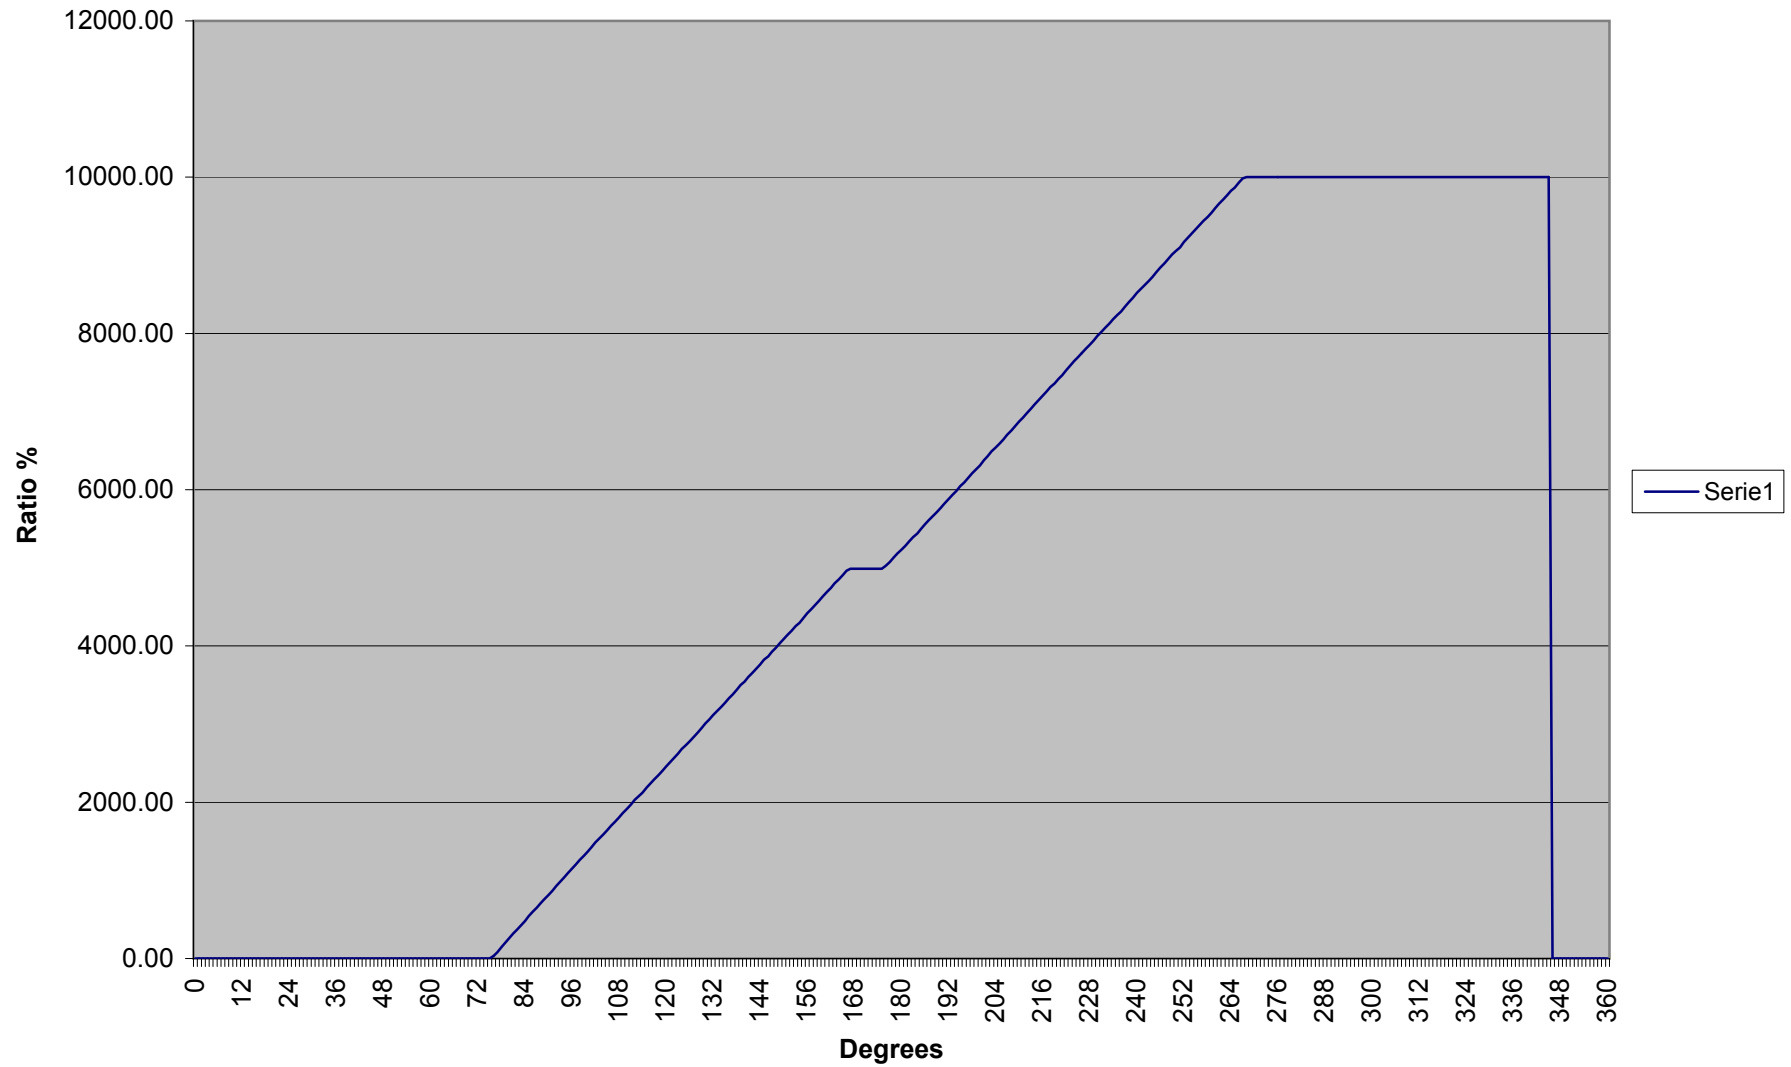

PW0045-CT-20k 1511Z07-036.015
kat280 st = 45-10k/90-10-10k/90-45

PW0045-2x9058-T130G-N

PW0045-2x9058-T130G-N

PW0045-CT-10k-T130G-N 1511Z07-054.104/00
kat345 st = 30-4529/125-35-4529/123-30

PW0045-CT-10k 1511Z07-054.014/00
kat345 st = 77,5-5k/90-10-5k/90-77 ,5

PW0045-ct-4k-1511z07-054.025/00

PW0045-CT-10k 1511Z07-054.014/00
kat345 st = 77,5-5k/90-10-5k/90-77,5

PW0045-10k 1511Z07-038.016/00
kat345 st = 10k