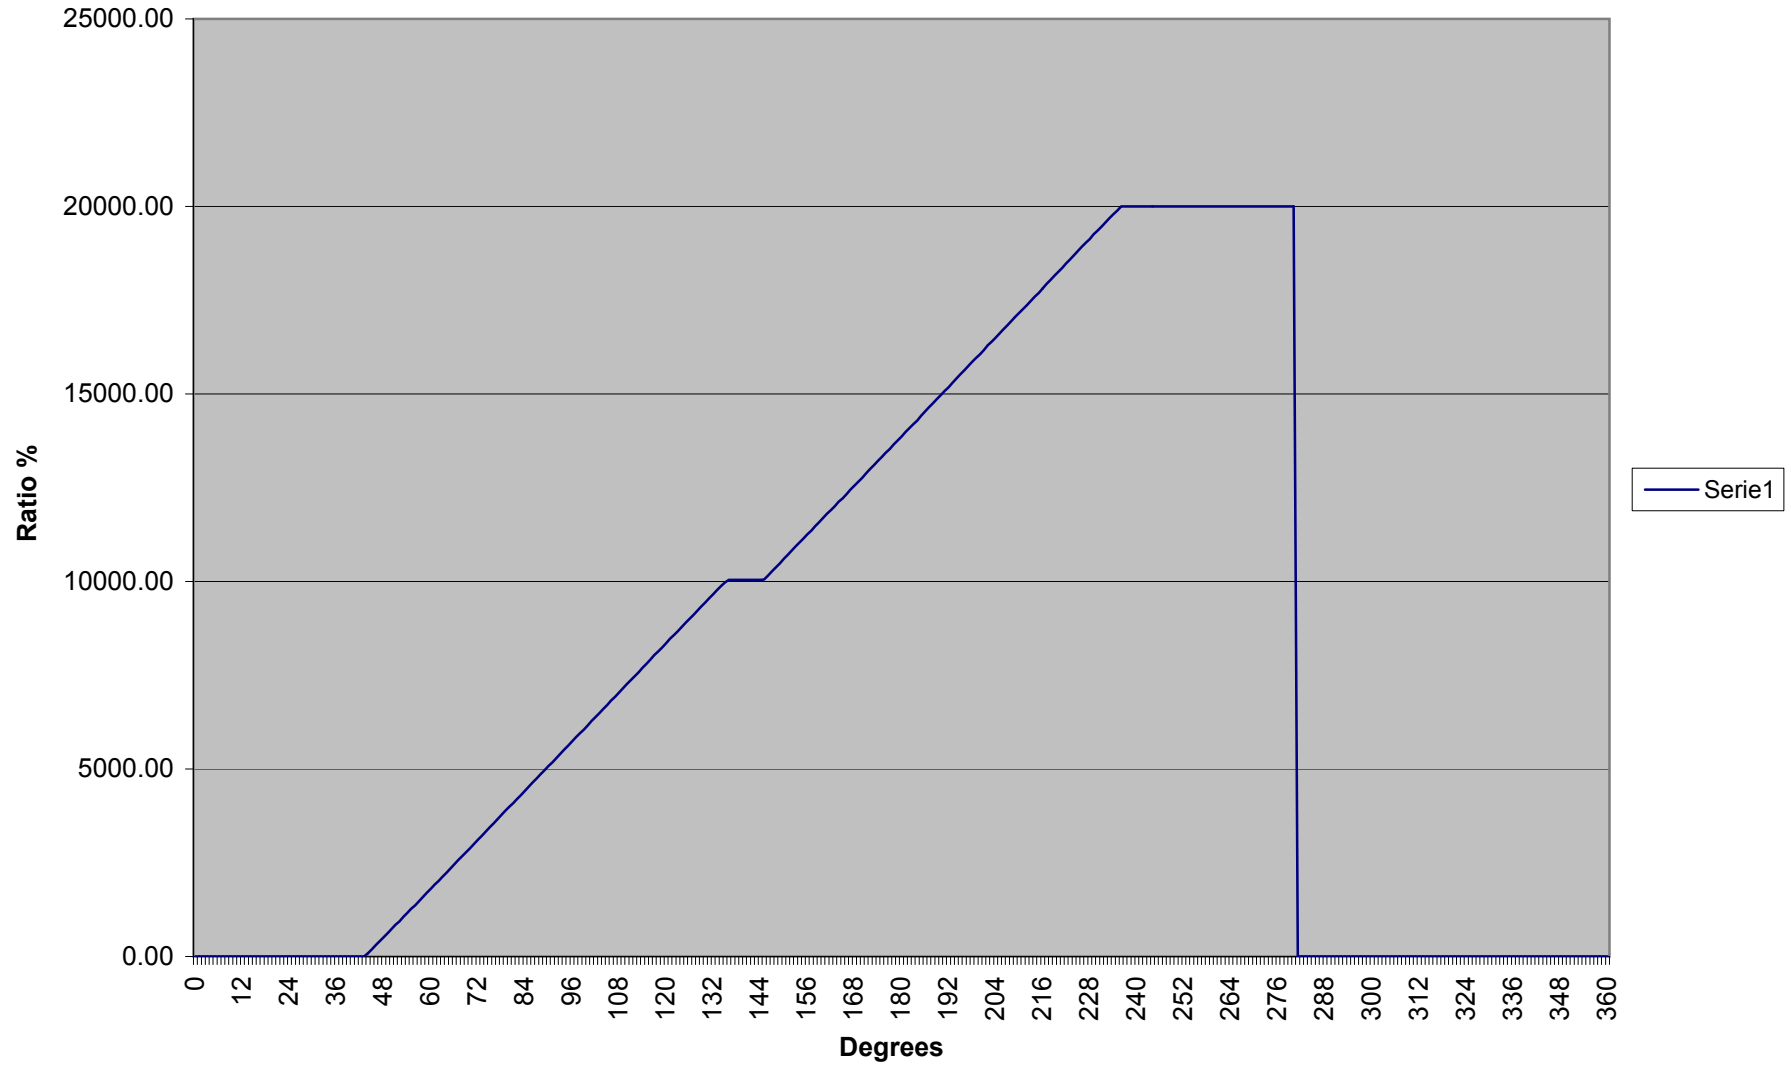

PW0045-CT-20k 1511Z07-036.015
kat280 st = 45-10k/90-10-10k/90-45

PW0045-2x9058-T130G-N

PW0045-2x9058-T130G-N

PW0045-CT-10k-T130G-N 1511Z07-054.104/00
kat345 st = 30-4529/125-35-4529/123-30

PW0045-CT-10k 1511Z07-054.014/00
kat345 st = 77,5-5k/90-10-5k/90-77 ,5

PW0045-ct-4k-1511z07-054.025/00

PW0045-CT-10k 1511Z07-054.014/00
kat345 st = 77,5-5k/90-10-5k/90-77,5

PW0045-10k 1511Z07-038.016/00
kat345 st = 10k