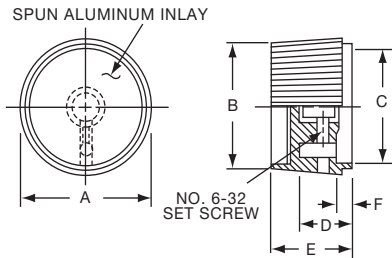

## Shaft Size Adapter

Allows knobs designed for 1/4" shafts to be used on 1/8" shafts.

Mfr.'s Type	Tyco No.	Fig.	Dimensions — Inches						Adaptation (Inches)
			A	B	C	D	E	F	
KR104	1825620-1	15	0.374	0.250	0.128	0.122	0.217	0.122	1/8" to 1/4"

Fig. 15

**Knobs, Molded Phenolic**

**PH SERIES**

PH15181/4

Tyco		Straight Knurl Less Indicator Line					
Electronics	Alcoswitch	A	B	C	D	E	F
1437624-2	PH15181/4	.996(25.3)	.972(24.7)	.799(20.3)	.472(12.0)	.669(17.0)	.157(3.99)

**PK SERIES**

PK50B1/8

PK701/4

Tyco		Straight Knurl with Dot Indicator on Skirt					
Electronics	Alcoswitch	A	B	C	D	E	F
1437624-7	PK50B1/8	.748(19.0)	.570(14.5)	.500(12.70)	.055(1.40)	.460(11.7)	.550(13.97)
1437624-6	PK50B1/4	.748(19.0)	.570(14.5)	.500(12.70)	.055(1.40)	.460(11.7)	.550(13.97)
1437624-8	PK70B1/4	.984(25.0)	.728(18.5)	.710(18.03)	.079(2.01)	.500(12.7)	.590(14.99)
1437624-9	PK90B1/4	1.25(31.8)	.985(25.0)	.870(22.01)	.098(2.49)	.470(11.9)	.595(15.10)