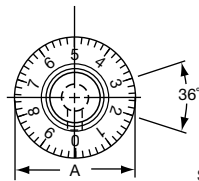

PKS1105B101/4