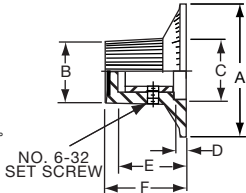

Knobs, Molded Phenolic

PKS SERIES

Tyco		Straight Knurl with Indicator Line on Skirt					
Electronics	Alcoswitch	A	B	C	D	E	F
9-1437624-5	PKS1104B1/4	1.12(28.5)	.567(14.4)	.620(15.8)	.090(2.29)	.510(12.95)	.670(17.0)

PKS SERIES

Tyco		Straight Knurl Aluminum Skirt Has Line or 0-9 Numbers						
Electronics	Alcoswitch	A	B	C	D	E	F	Marking
9-1437624-4	PKS1103B101/4	1.17(29.6)	.571(14.5)	.620(15.7)	.098(2.49)	.516(13.1)	.670(17.0)	Numbers
9-1437624-7	PKS1106B1/4	1.17(29.6)	.571(14.5)	.618(15.7)	.098(2.49)	.516(13.1)	.670(17.0)	Line
9-1437624-6	PKS1105B101/4	1.17(29.6)	.571(14.5)	.618(15.7)	.098(2.49)	.516(13.1)	.670(17.0)	Numbers

PKS SERIES

SPUN ALUMINUM INLAY

+5-5

Tyco		Choice of Indicator Line or 0-9, 0-10, -5+5 Numerals						
Electronics	Alcoswitch	A	B	C	D	E	F	Marking
1437625-1	PKS1132B51/4	1.18(30.0)	.551(14.0)	.551(14.0)	.118(30.0)	.615(15.62)	.748(19.0)	+5-0-5
1437625-2	PKS1132B91/4	1.18(30.0)	.551(14.0)	.551(14.0)	.118(30.0)	.615(15.62)	.748(19.0)	0-9
9-1437624-9	PKS1132B101/4	1.18(30.0)	.551(14.0)	.551(14.0)	.118(30.0)	.615(15.62)	.748(19.0)	0-10
9-1437624-8	*PKS1132B1/4	1.18(30.0)	.551(14.0)	.551(14.0)	.118(30.0)	.615(15.62)	.748(19.0)	Indicator Line

*1 Set screw 180° from indicator line.