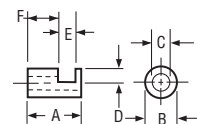

## Shaft Size Adapter

Allows knobs designed for 1/4" shafts to be used on 1/8" shafts.

Mfr.'s Type	Tyco No.	Fig.	Dimensions — Inches						Adaptation (Inches)
			A	B	C	D	E	F	
KR104	1825620-1	15	0.374	0.250	0.128	0.122	0.217	0.122	1/8" to 1/4"