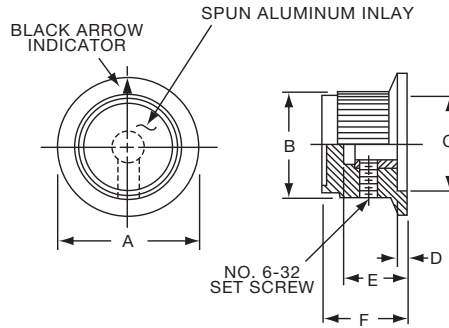

**K**

**P Series**

**Knobs, Molded Phenolic**

**PKB SERIES**

PKB90B1/4

		Fluted with Indicator Line On Skirt					
Tyco Electronics	Alcoswitch	A	B	C	D	E	F
2-1437624-3	PKB70B1/4	1.12(28.3)	.750(19.1)	.670(17.0)	.118(3.0)	.490(12.5)	.600(15.2)
2-1437624-4	PKB90B1/4	1.50(38.1)	1.02(25.8)	.800(20.3)	.118(3.0)	.705(17.9)	.820(20.8)

**PKD SERIES**

PKD60B1/4

PKD100B1/4

		Straight Knurl Aluminum Skirt w/Arrow Indicator					
Tyco Electronics	Alcoswitch	A	B	C	D	E	F
2-1437624-8	PKD60B1/8	.780(19.8)	.566(14.4)	.487(12.4)	.059(1.5)	.492(12.5)	.563(14.3)
2-1437624-7	PKD60B1/4	.780(19.8)	.566(14.4)	.487(12.4)	.059(1.5)	.492(12.5)	.563(14.3)
3-1437624-1	PKD70B1/4	1.02(25.9)	.750(19.1)	.700(17.8)	.080(2.0)	.490(12.5)	.610(15.5)
2-1437624-5	PKD100B1/4	1.29(32.8)	1.00(25.4)	.865(22.0)	.050(1.3)	.500(12.7)	.590(15.0)