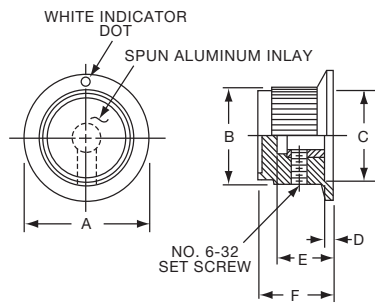

## Shaft Size Adapter

Allows knobs designed for 1/4" shafts to be used on 1/8" shafts.

Mfr.'s Type	Tyco No.	Fig.	Dimensions — Inches						Adaptation (Inches)
			A	B	C	D	E	F	
KR104	1825620-1	15	0.374	0.250	0.128	0.122	0.217	0.122	1/8" to 1/4"

Fig. 15

**Knobs, Molded Phenolic**

**PH SERIES**

PH15181/4

Tyco		Straight Knurl Less Indicator Line					
Electronics	Alcoswitch	A	B	C	D	E	F
1437624-2	PH15181/4	.996(25.3)	.972(24.7)	.799(20.3)	.472(12.0)	.669(17.0)	.157(3.99)

**PK SERIES**

PK50B1/8

PK701/4

Tyco		Straight Knurl with Dot Indicator on Skirt					
Electronics	Alcoswitch	A	B	C	D	E	F
1437624-7	PK50B1/8	.748(19.0)	.570(14.5)	.500(12.70)	.055(1.40)	.460(11.7)	.550(13.97)
1437624-6	PK50B1/4	.748(19.0)	.570(14.5)	.500(12.70)	.055(1.40)	.460(11.7)	.550(13.97)
1437624-8	PK70B1/4	.984(25.0)	.728(18.5)	.710(18.03)	.079(2.01)	.500(12.7)	.590(14.99)
1437624-9	PK90B1/4	1.25(31.8)	.985(25.0)	.870(22.01)	.098(2.49)	.470(11.9)	.595(15.10)