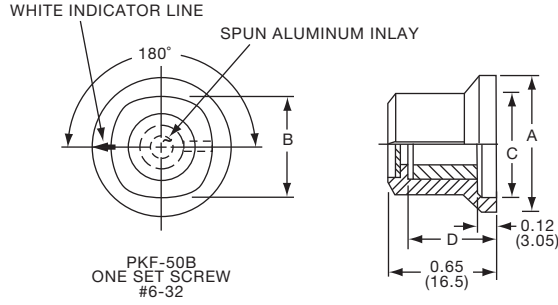

**Knobs, Molded Phenolic**

**PKF SERIES**

PKF50B1/8

Tyco Plain Quadrate with Indicator Line & Arrow					
Electronics	Alcoswitch	A	B	C	D
5-1437624-5	PKF50B1/8	.670(17.0)	.454(11.53)	.570(14.48)	.520(13.2)