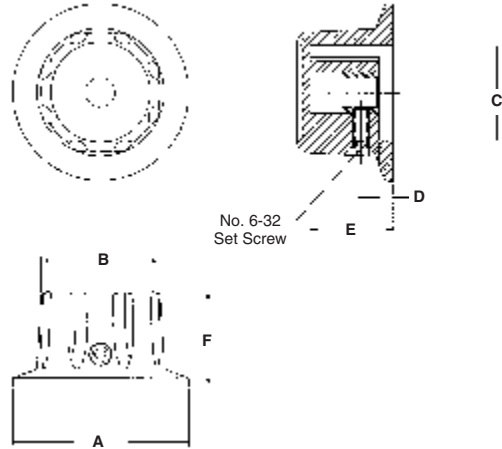

**K**

**P Series**

**Knobs, Molded Phenolic**

**PKB SERIES**

PKB90B1/4

		Fluted with Indicator Line On Skirt					
Tyco Electronics	Alcoswitch	A	B	C	D	E	F
2-1437624-3	PKB70B1/4	1.12(28.3)	.750(19.1)	.670(17.0)	.118(3.0)	.490(12.5)	.600(15.2)
2-1437624-4	PKB90B1/4	1.50(38.1)	1.02(25.8)	.800(20.3)	.118(3.0)	.705(17.9)	.820(20.8)