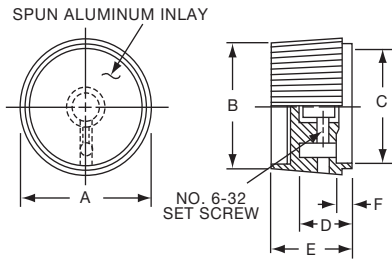

Knobs, Molded Phenolic

PH SERIES

Tyco		Straight Knurl Less Indicator Line					
Electronics	Alcoswitch	A	B	C	D	E	F
1437624-2	PH15181/4	.996(25.3)	.972(24.7)	.799(20.3)	.472(12.0)	.669(17.0)	.157(3.99)