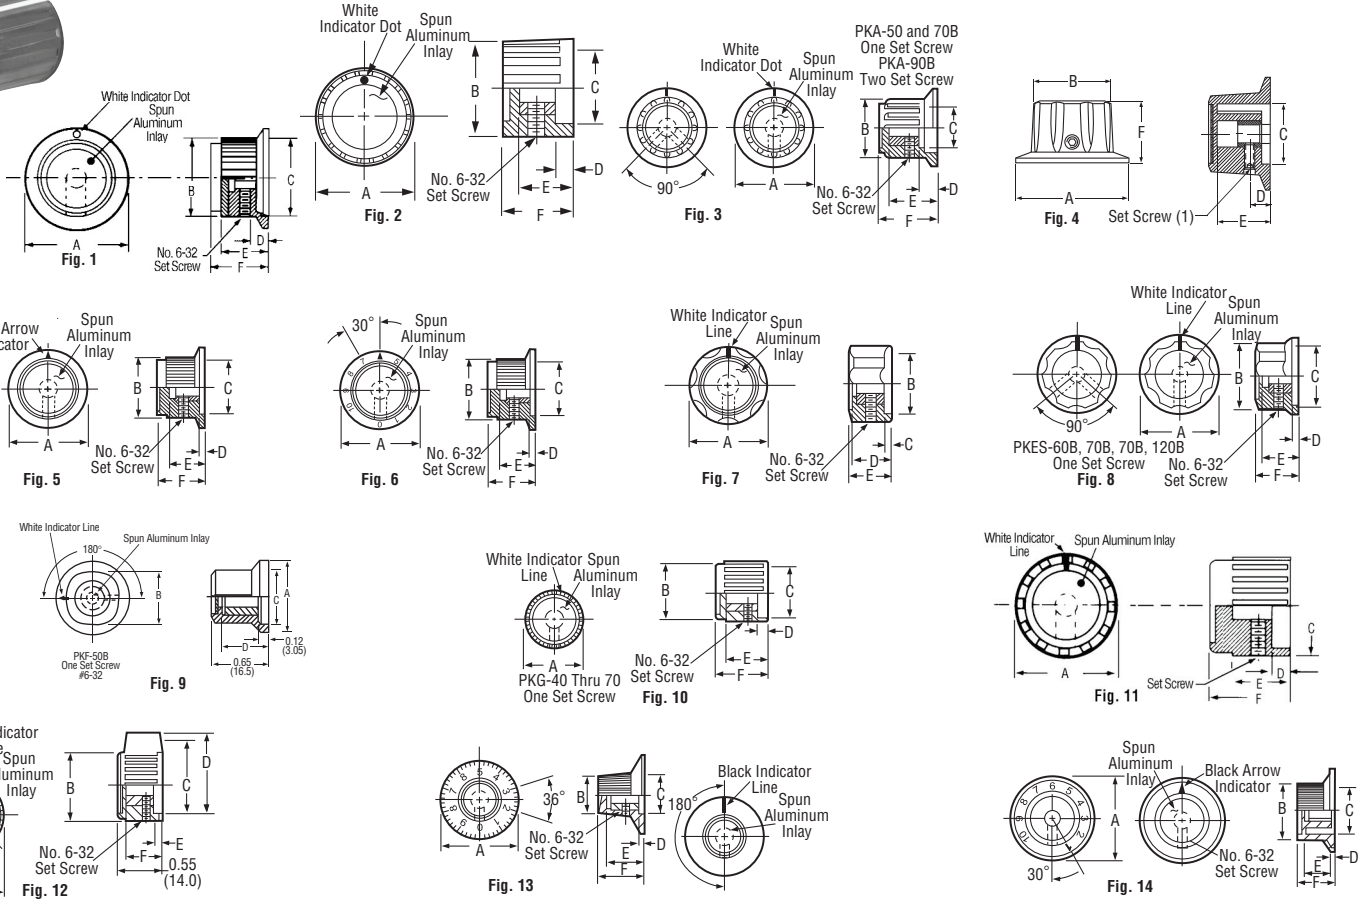

Alcoswitch PK Series Molded Phenolic Knobs

1. **Features**
2. Material: General-Purpose Phenolic (Thermostat)
   - Finish: Gloss
   - Insert: Copper Alloy
   - Setscrews: Steel, Hex Head, Cup Point
   - Inlays: Skirts: Aluminum Alloy, Spun Finish

Mfr.'s Type	Tyco No.	Fig.	Dimensions — Inches							Shaft Size (In.)	Color
			A	B	C	D	E	F			
PK50B1/4	1437624-6	1	0.748	0.570	0.472	0.055	0.460	0.550	1/4	Black	
PK50B1/8	1437624-7	1	0.748	0.570	0.472	0.055	0.460	0.550	1/8	Black	
PK70B1/4	1437624-8	1	0.984	0.728	0.642	0.079	0.500	0.590	1/4	Black	
PK1100B1/4	1437624-3	2	0.700	0.643	0.575	0.138	0.440	0.530	1/4	Black	
PKA50B1/4	1-1437624-0	3	0.795	0.580	0.540	0.080	0.450	0.590	1/4	Black	
PKA50B1/8	1-1437624-1	3	0.795	0.580	0.540	0.080	0.450	0.590	1/8	Black	
PKA70B1/4	1-1437624-5	3	0.980	0.740	0.680	0.118	0.650	0.750	1/4	Black	
PKA90B1/4	1-1437624-7	3	1.380	0.970	0.670	0.195	0.750	0.840	1/4	Black	
PKB70B1/4	2-1437624-3	4	1.120	0.750	0.670	0.118	0.505	0.600	1/4	Black	
PKB90B1/4	2-1437624-1	4	1.500	1.020	0.800	0.145	0.705	0.850	1/4	Black	
PKD60B1/4	2-1437624-7	5	0.800	0.600	0.480	0.050	0.370	0.520	1/4	Black	
PKD70B1/4	3-1437624-1	5	1.020	0.750	0.700	0.080	0.490	0.610	1/4	Black	
PKD70B101/4	3-1437624-2	6	1.020	0.750	0.700	0.080	0.490	0.610	1/4	Black	
PKE60B1/4	4-1437624-3	7	0.626	0.472	0.090	0.394	0.472	—	1/4	Black	
PKE60B1/8	4-1437624-4	7	0.626	0.472	0.090	0.394	0.472	—	1/8	Black	
PKES60B1/8	5-1437624-1	8	0.748	0.618	0.460	0.090	0.370	0.470	1/8	Black	
PKES60B1/4	5-1437624-0	8	0.748	0.618	0.460	0.090	0.370	0.470	1/4	Black	
PKES70B1/4	5-1437624-2	8	0.855	0.744	0.705	0.080	0.421	0.526	1/4	Black	
PKES90B1/4	5-1437624-3	8	1.010	0.889	0.846	0.079	0.421	0.570	1/4	Black	
PKES120B1/4	4-1437624-6	8	1.300	1.160	1.020	0.118	0.500	0.628	1/4	Black	
PKF50B1/8	5-1437624-5	9	0.670	0.450	0.570	0.520	—	—	1/8	Black	
PKG40B1/8*	5-1437624-9	10	0.437	0.410	0.304	0.079	0.385	0.472	1/8	Black	
PKG50B1/4	6-1437624-0	10	0.550	0.500	0.442	0.056	0.395	0.512	1/4	Black	
PKG50B1/8	6-1437624-1	10	0.550	0.500	0.442	0.056	0.395	0.512	1/8	Black	
PKG70B1/4	6-1437624-7	10	0.740	0.698	0.591	0.080	0.453	0.559	1/4	Black	
PKG90B1/4	6-1437624-9	11	0.862	0.811	0.710	0.080	0.450	0.550	1/4	Black	
PKG100B1/4	5-1437624-7	11	1.060	1.010	0.920	0.080	0.430	0.555	1/4	Black	
PKS1104B1/4	9-1437624-5	12	1.120	0.567	0.620	0.090	0.333	0.510	1/4	Black	
PKS1105B101/4	9-1437624-6	13	1.170	0.571	0.618	0.098	0.516	0.670	1/4	Black	
PKS90B101/4	1437625-6	14	1.420	0.917	0.780	0.065	0.490	0.596	1/4	Black	

*Knob uses #4-40 set screw.

Shaft Size Adapter

Allows knobs designed for 1/4" shafts to be used on 1/8" shafts.

Mfr.'s Type	Tyco No.	Fig.	Dimensions — Inches						Adaptation (Inches)
			A	B	C	D	E	F	
KR104	1825620-1	15	0.374	0.250	0.128	0.122	0.217	0.122	1/8" to 1/4"