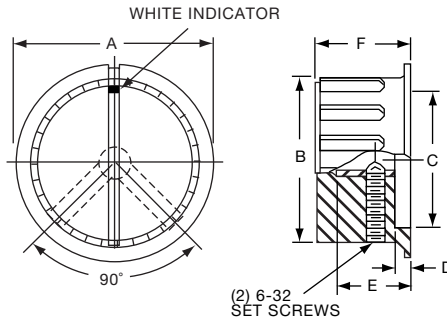

PKX SERIES

Tyco Ribbed Body, Matte Finish with White Square Indicator on Top							
Electronics	Alcoswitch	A	B	C	D	E	F
1-1437625-1	PKX100B1/4	1.17(29.7)	.970(24.6)	.780(19.81)	.114(2.90)	.570(14.48)	.674(17.12)
1-1437625-2	PKX110B1/4	1.37(34.8)	1.120(28.45)	.940(23.88)	.100(2.54)	.527(13.38)	.705(17.91)
1-1437625-3	PKX130B1/4	1.57(40.0)	1.308(33.22)	1.09(27.6)	.118(3.00)	.623(15.82)	.750(19.05)

K

P Series