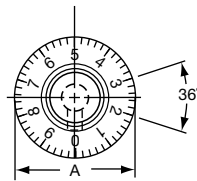

PKS1105B101/4