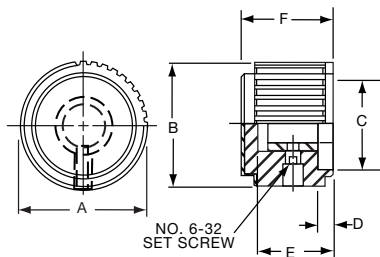

PKNT SERIES

Black Spin Cap with "Diamond Cut" Less Indicator							
Tyco							
Electronics	Alcoswitch	A	B	C	D	E	F
8-1437624-6	PKNT60B1/8	.591(15.0)	.579(14.7)	.394(10.0)	.079(2.01)	.394(10.0)	.472(11.9)
8-1437624-5	PKNT60B1/4	.591(15.0)	.579(14.7)	.394(10.0)	.079(2.01)	.394(10.0)	.472(11.9)
8-1437624-7	PKNT70B1/4	.787(19.9)	.764(19.4)	.571(14.5)	.098(2.49)	.492(12.5)	.591(14.7)
8-1437624-8	PKNT90B1/4	.984(25.0)	.957(24.3)	.748(19.0)	.098(2.49)	.591(15.0)	.689(17.5)