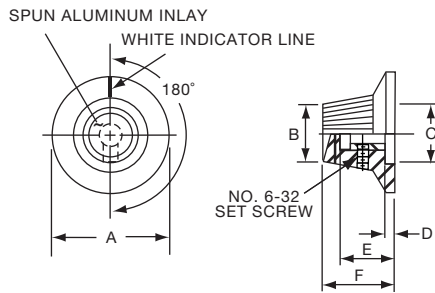

Knobs, Molded Phenolic

PKS SERIES

		Straight Knurl with Indicator Line on Skirt					
Tyco Electronics	Alcoswitch	A	B	C	D	E	F
9-1437624-5	PKS1104B1/4	1.12(28.5)	.567(14.4)	.620(15.8)	.090(2.29)	.510(12.95)	.670(17.0)

PKS SERIES

		Straight Knurl Aluminum Skirt Has Line or 0-9 Numbers						
Tyco Electronics	Alcoswitch	A	B	C	D	E	F	Marking
9-1437624-4	PKS1103B101/4	1.17(29.6)	.571(14.5)	.620(15.7)	.098(2.49)	.516(13.1)	.670(17.0)	Numbers
9-1437624-7	PKS1106B1/4	1.17(29.6)	.571(14.5)	.618(15.7)	.098(2.49)	.516(13.1)	.670(17.0)	Line
9-1437624-6	PKS1105B101/4	1.17(29.6)	.571(14.5)	.618(15.7)	.098(2.49)	.516(13.1)	.670(17.0)	Numbers