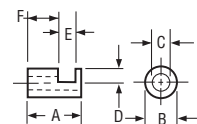

*Knob uses #4-40 set screw.

Shaft Size Adapter

Allows knobs designed for 1/4" shafts to be used on 1/8" shafts.

Mfr.'s Type	Tyco No.	Fig.	Dimensions — Inches						Adaptation (Inches)
			A	B	C	D	E	F	
KR104	1825620-1	15	0.374	0.250	0.128	0.122	0.217	0.122	1/8" to 1/4"