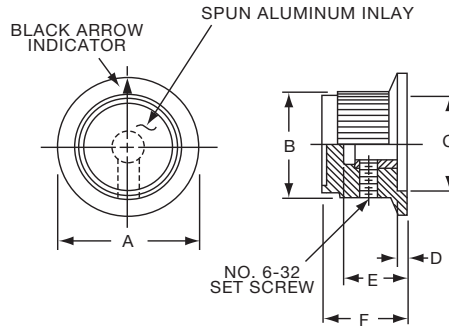

PKD SERIES

PKD60B1/4

PKD100B1/4

		Straight Knurl Aluminum Skirt w/Arrow Indicator					
Tyco Electronics	Alcoswitch	A	B	C	D	E	F
2-1437624-8	PKD60B1/8	.780(19.8)	.566(14.4)	.487(12.4)	.059(1.5)	.492(12.5)	.563(14.3)
2-1437624-7	PKD60B1/4	.780(19.8)	.566(14.4)	.487(12.4)	.059(1.5)	.492(12.5)	.563(14.3)
3-1437624-1	PKD70B1/4	1.02(25.9)	.750(19.1)	.700(17.8)	.080(2.0)	.490(12.5)	.610(15.5)
2-1437624-5	PKD100B1/4	1.29(32.8)	1.00(25.4)	.865(22.0)	.050(1.3)	.500(12.7)	.590(15.0)