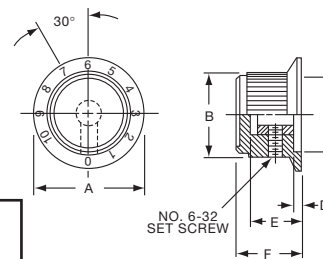

Knobs, Molded Phenolic

PKDT SERIES

Tyco Black Spin Cap with "Diamond Cut" and Arrow Indicator							
Electronics	Alcoswitch	A	B	C	D	E	F
3-1437624-9	PKDT70B1/4	1.03(26.0)	.738(18.8)	.720(18.3)	.098(2.49)	.500(12.7)	.635(16.1)
3-1437624-3	PKDT100B1/4	1.29(32.8)	1.02(25.9)	.860(21.8)	.042(1.07)	.500(12.7)	.638(16.2)

PKDT SERIES

Tyco Black Spin Cap with "Diamond Cut" & 0-10 Numerals							
Electronics	Alcoswitch	A	B	C	D	E	F
3-1437624-8	PKDT60B101/8	.778(19.8)	.605(15.4)	.560(12.5)	.060(1.53)	.392(9.96)	.562(14.3)
4-1437624-0	PKDT70B101/4	1.03(26.0)	.738(18.8)	.720(18.3)	.098(2.49)	.500(12.7)	.635(16.1)
3-1437624-4	PKDT100B101/4	1.29(32.8)	1.02(25.9)	.860(21.8)	.042(1.07)	.500(12.7)	.638(16.2)

PKE SERIES

Tyco Fluted with Indicator Line					
Electronics	Alcoswitch	A	B	C	E
4-1437624-4	PKE60B1/8	.626(15.9)	.472(12.0)	.091(2.31)	.394(10.0)
4-1437624-3	PKE60B1/4	.626(15.9)	.472(12.0)	.091(2.31)	.394(10.0)
4-1437624-5	PKE90B1/4	.890(22.6)	.724(18.4)	.098(2.49)	.480(12.2)

PKES SERIES

Tyco Fluted with Skirt and Indicator Line							
Electronics	Alcoswitch	A	B	C	D	E	F
5-1437624-1	PKES60B1/8	.748(19.0)	.618(15.7)	.460(11.7)	.090(2.29)	.370(9.40)	.470(11.9)
5-1437624-0	PKES60B1/4	.748(19.0)	.618(15.7)	.460(11.7)	.090(2.29)	.370(9.40)	.470(11.9)
5-1437624-2	PKES70B1/4	.855(21.7)	.744(18.9)	.705(17.9)	.080(2.03)	.421(10.7)	.526(13.4)
5-1437624-3	PKES90B1/4	1.01(25.7)	.889(22.6)	.846(21.5)	.079(2.01)	.421(10.7)	.570(14.5)
4-1437624-6	PKES120B1/4	1.30(32.9)	1.16(29.5)	1.02(25.9)	.118(3.00)	.500(12.7)	.628(16.0)
4-1437624-7	PKES140B1/4	1.50(38.1)	1.37(34.9)	1.22(30.9)	.118(3.00)	.540(13.7)	.693(17.6)
4-1437624-8	PKES150B1/4	1.77(44.9)	1.55(39.4)	1.41(35.9)	.118(3.00)	.733(18.6)	.831(21.1)