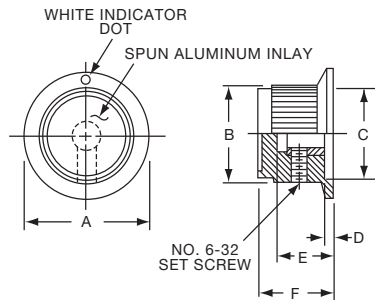

*Knob uses #4-40 set screw.

Shaft Size Adapter

Allows knobs designed for 1/4" shafts to be used on 1/8" shafts.

Mfr.'s Type	Tyco No.	Fig.	Dimensions — Inches						Adaptation (Inches)
			A	B	C	D	E	F	
KR104	1825620-1	15	0.374	0.250	0.128	0.122	0.217	0.122	1/8" to 1/4"

Fig. 15

Knobs, Molded Phenolic

PH SERIES

PH15181/4

Tyco		Straight Knurl Less Indicator Line					
Electronics	Alcoswitch	A	B	C	D	E	F
1437624-2	PH15181/4	.996(25.3)	.972(24.7)	.799(20.3)	.472(12.0)	.669(17.0)	.157(3.99)

PK SERIES

PK50B1/8

PK701/4

Tyco		Straight Knurl with Dot Indicator on Skirt					
Electronics	Alcoswitch	A	B	C	D	E	F
1437624-7	PK50B1/8	.748(19.0)	.570(14.5)	.500(12.70)	.055(1.40)	.460(11.7)	.550(13.97)
1437624-6	PK50B1/4	.748(19.0)	.570(14.5)	.500(12.70)	.055(1.40)	.460(11.7)	.550(13.97)
1437624-8	PK70B1/4	.984(25.0)	.728(18.5)	.710(18.03)	.079(2.01)	.500(12.7)	.590(14.99)
1437624-9	PK90B1/4	1.25(31.8)	.985(25.0)	.870(22.01)	.098(2.49)	.470(11.9)	.595(15.10)