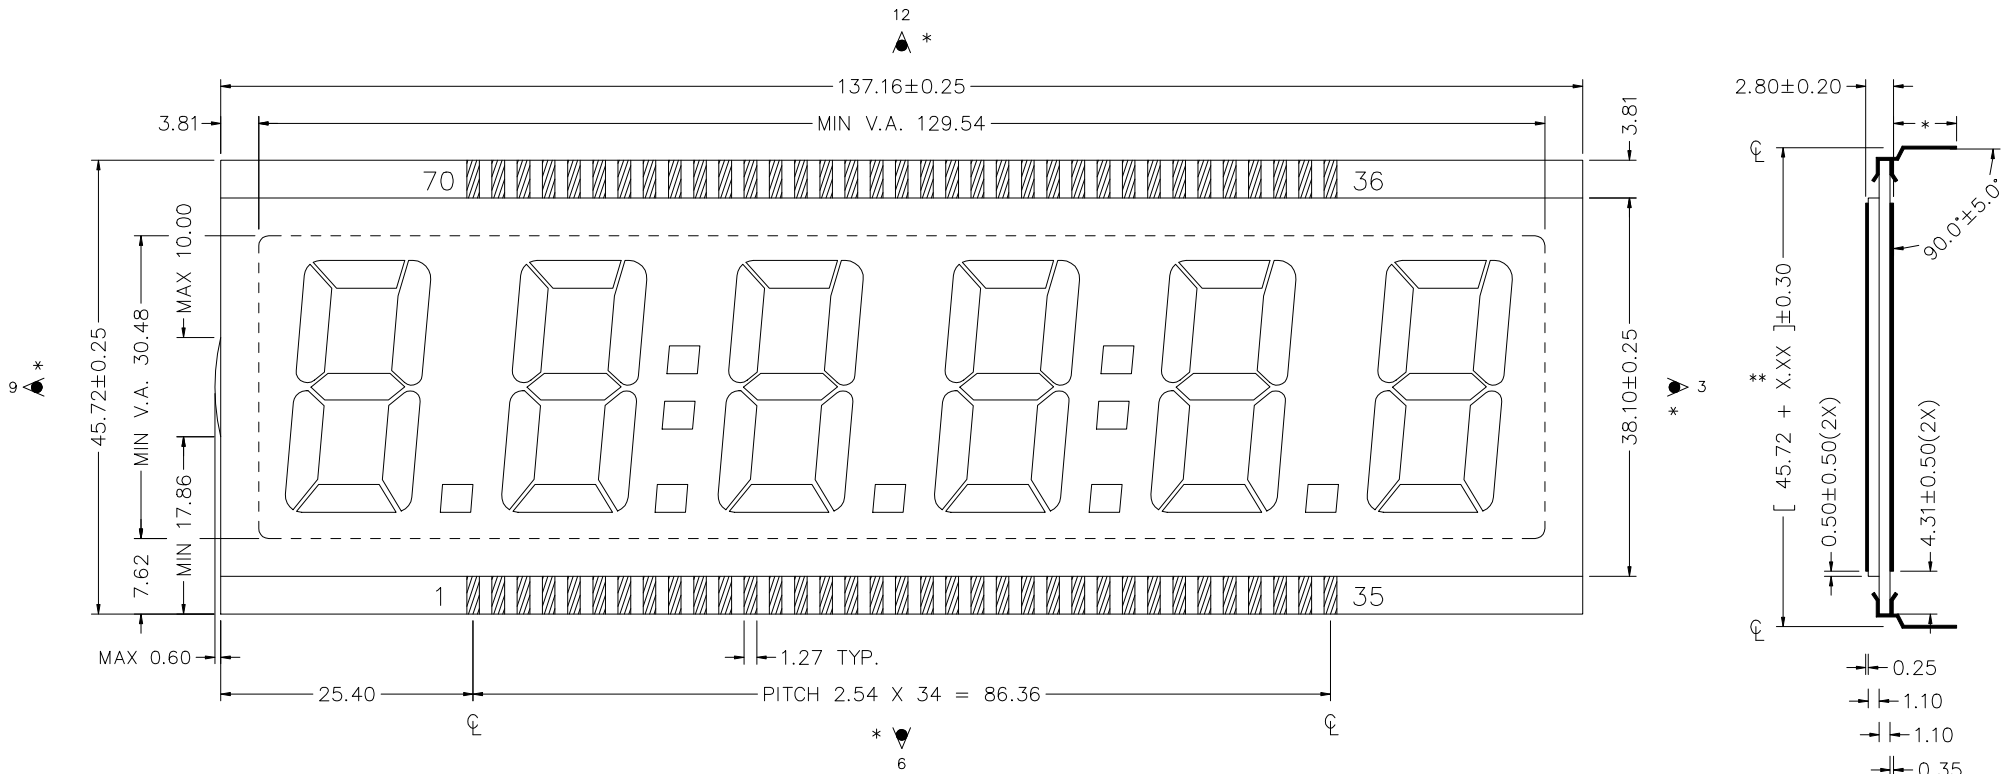

VI-611-DP,VI-611-2

DRIVER : OKI MSM58292, HD61603

-DP

-2