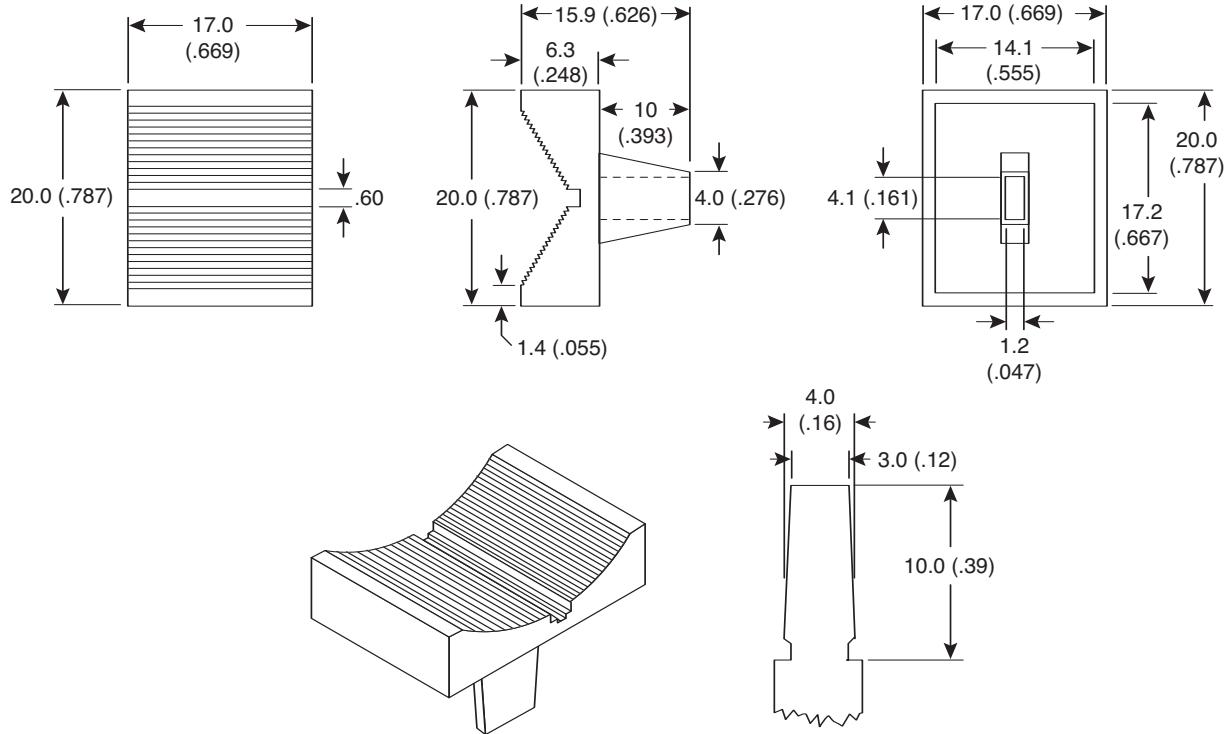

# Slide Control Knobs

galka3051, galka3052

Date Last Revised: 1-20-05

**DIMENSIONS: mm (In.)**

SPECIFICATIONS	
<b>Type:</b>	High Visibility Color Slide
<b>Material:</b>	ABS Plastic
<b>Width:</b>	.68"
<b>Height:</b>	.63"
<b>Lenght:</b>	.79"
<b>Color:</b>	Orange w/ white indicator (galka3050)
	Black w/ white indicator (galka3051)
	Gray w/ black indicator (galka3052)