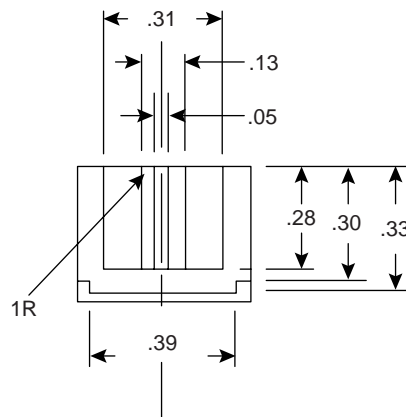

galka0154

Knob

Dimensions (In.)

**Specifications:**

- Type: slide
- Material: ABS plastic
- Color: black
- Indicator line: white