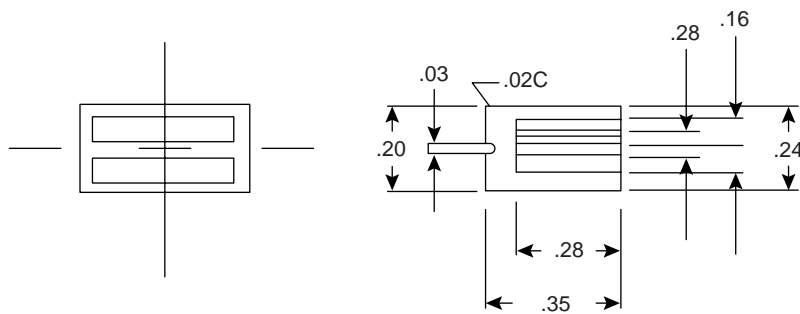

galka0154

Knob

Dimensions (In.)

**Specifications:**

- Type: slide
- Material: ABS plastic
- Color: black
- Indicator line: white