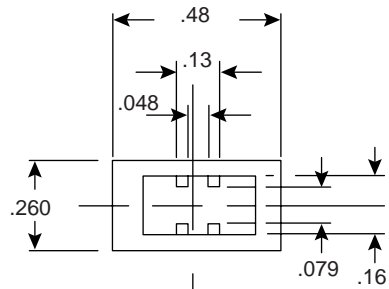

galka0154

Knob

Dimensions (In.)

**Specifications:**

- Type: slide
- Material: ABS plastic
- Color: black
- Indicator line: white