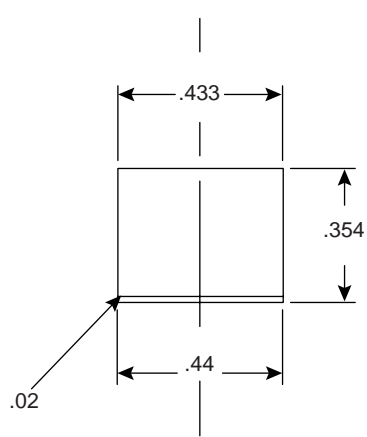

galka0154

Knob

Dimensions (In.)

**Specifications:**

- Type: slide
- Material: ABS plastic
- Color: black
- Indicator line: white