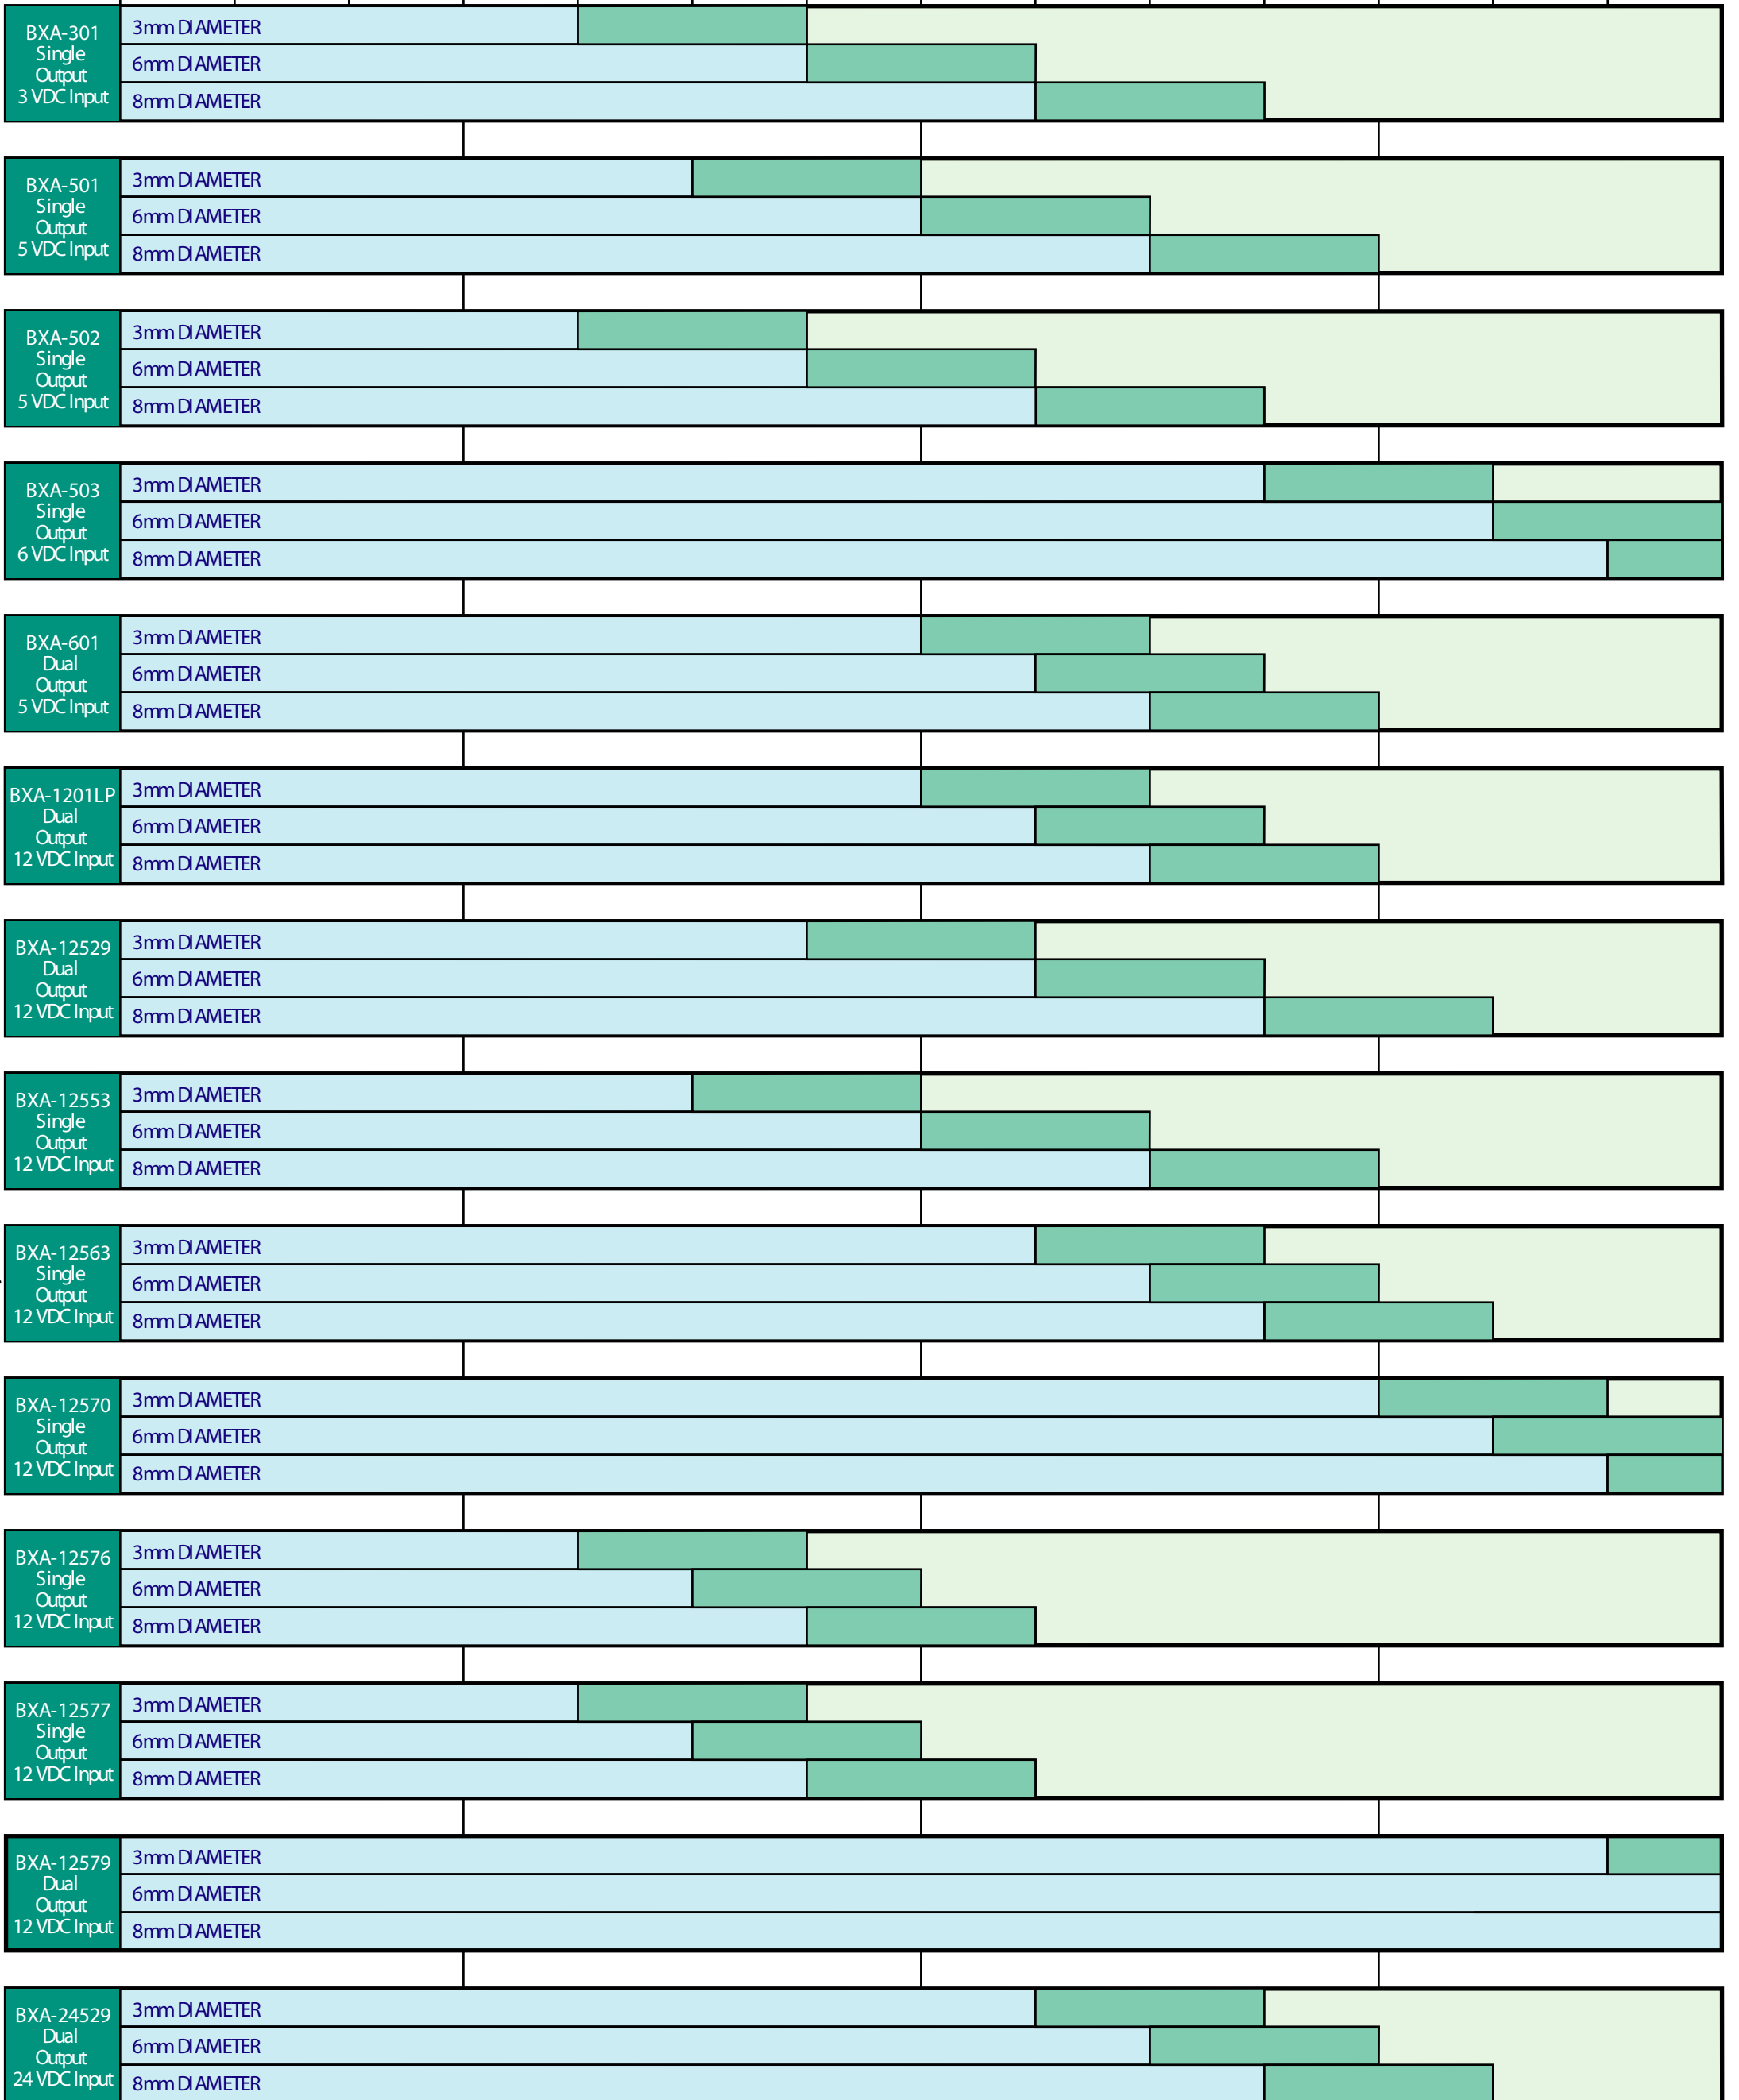

C C F L L E N G T H (m m)

Recomm Lamp Lengths

Consult Factory for Assessment

2 5 5 0 7 5 1 0 0 1 2 5 1 5 0 1 7 5 2 0 0 2 2 5 2 5 0 2 7 5 3 0 0 3 2 5 3 5 0

*High Output Current Version **Dimming Version